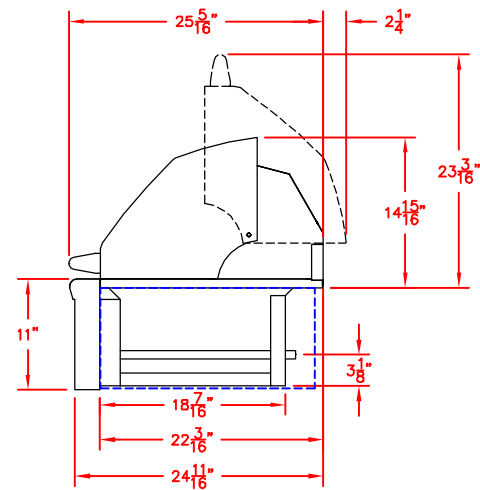

SEDONA BY LYNX
L700 GRILL
W/ DIMENSIONS

ISLAND CUTOUT IN BLUE

TOP VIEW

FRONT VIEW

RIGHT SIDE VIEW

SEDONA BY LYNX
L700 GRILL

ISLAND CUTOUT IN BLUE

TOP VIEW

FRONT VIEW

RIGHT SIDE VIEW