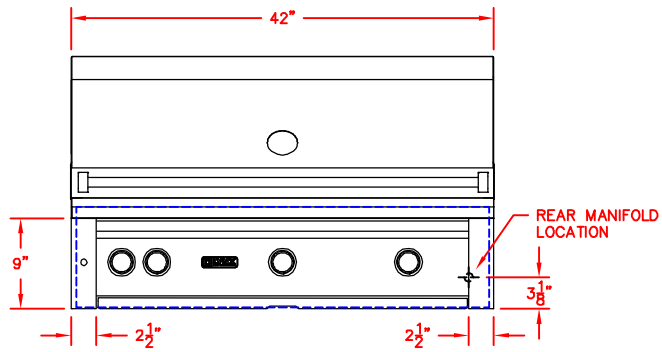

SEDONA BY LYNX
L700 GRILL
W/ DIMENSIONS

ISLAND CUTOUT IN BLUE

TOP VIEW

FRONT VIEW

RIGHT SIDE VIEW

SEDONA BY LYNX
L700 GRILL

ISLAND CUTOUT IN BLUE

TOP VIEW

FRONT VIEW

RIGHT SIDE VIEW