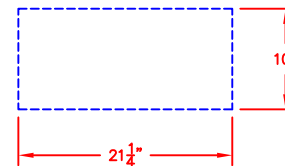

SEDONA BY LYNX
L700 GRILL
W/ DIMENSIONS

ISLAND CUTOUT IN BLUE

TOP VIEW

FRONT VIEW

RIGHT SIDE VIEW

SEDONA BY LYNX
L700 GRILL

ISLAND CUTOUT IN BLUE

TOP VIEW

FRONT VIEW

RIGHT SIDE VIEW