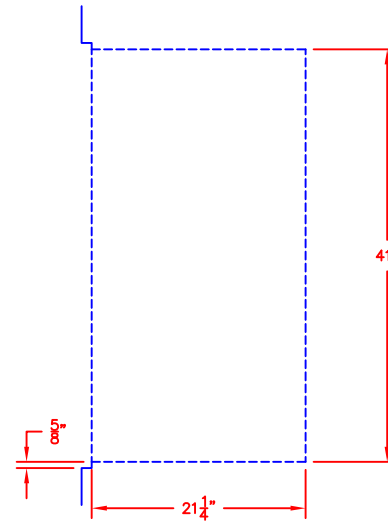

SEDONA BY LYNX
L700 GRILL
W/ DIMENSIONS

ISLAND CUTOUT IN BLUE

TOP VIEW

FRONT VIEW

RIGHT SIDE VIEW

SEDONA BY LYNX
L700 GRILL

ISLAND CUTOUT IN BLUE

TOP VIEW

FRONT VIEW

RIGHT SIDE VIEW