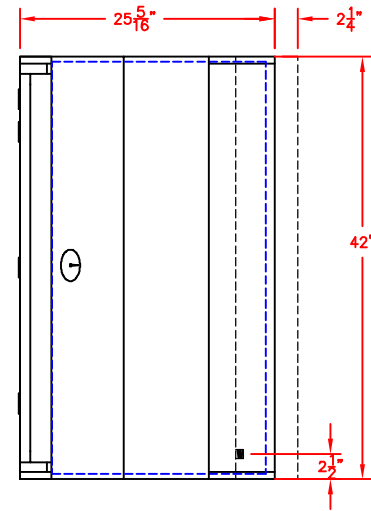

SEDONA BY LYNX
L700 GRILL
W/ DIMENSIONS

ISLAND CUTOUT IN BLUE

TOP VIEW

FRONT VIEW

RIGHT SIDE VIEW

SEDONA BY LYNX
L700 GRILL

ISLAND CUTOUT IN BLUE

TOP VIEW

FRONT VIEW

RIGHT SIDE VIEW