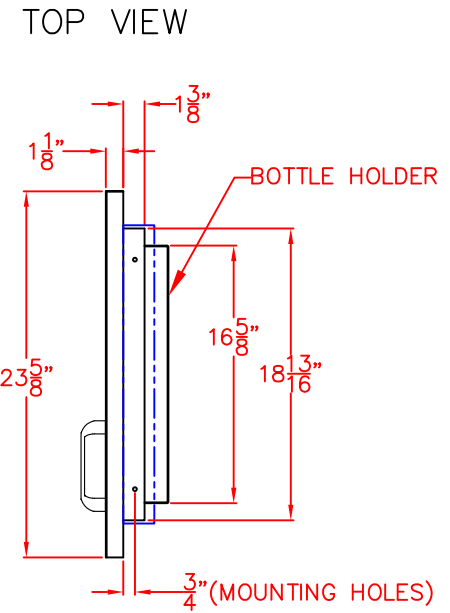

01/19/15

LYNX 24 IN. ACCESS DOOR
LEFT HAND
MODEL LDR24L
ISLAND CUTOUT

TOP VIEW

FRONT VIEW

SIDE VIEW

01/19/15

LYNX 24 IN. ACCESS DOOR
LEFT HAND
MODEL LDR24L
W/ DIMENSIONS

ISLAND CUTOUT
IN BLUE

FRONT VIEW

SIDE VIEW