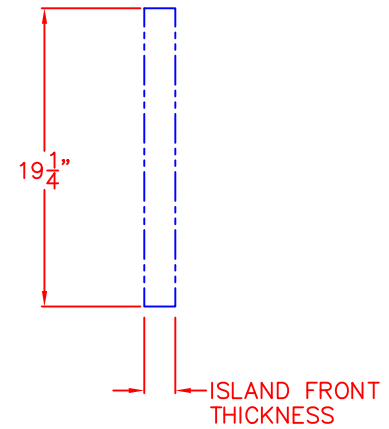

01/19/15

LYNX 24 IN. ACCESS DOOR
LEFT HAND
MODEL LDR24L
ISLAND CUTOUT

TOP VIEW

FRONT VIEW

SIDE VIEW

01/19/15

LYNX 24 IN. ACCESS DOOR
LEFT HAND
MODEL LDR24L
W/ DIMENSIONS

ISLAND CUTOUT
IN BLUE

FRONT VIEW

SIDE VIEW