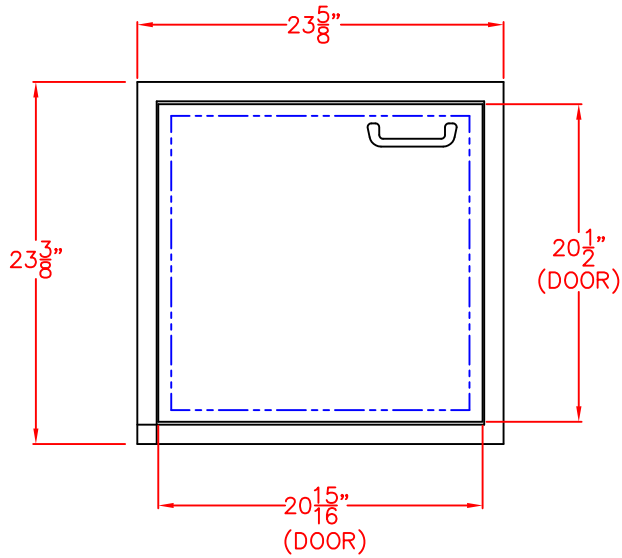

01/19/15

LYNX 24 IN. ACCESS DOOR
LEFT HAND
MODEL LDR24L
ISLAND CUTOUT

TOP VIEW

FRONT VIEW

SIDE VIEW

01/19/15

LYNX 24 IN. ACCESS DOOR
LEFT HAND
MODEL LDR24L
W/ DIMENSIONS

ISLAND CUTOUT
IN BLUE

FRONT VIEW

SIDE VIEW