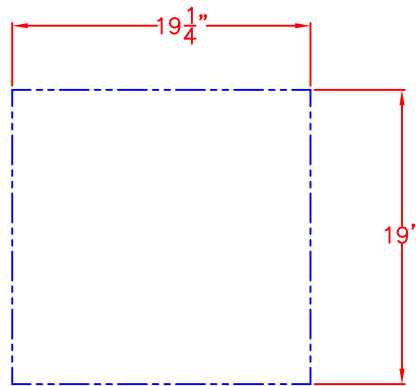

01/19/15

LYNX 24 IN. ACCESS DOOR
LEFT HAND
MODEL LDR24L
ISLAND CUTOUT

TOP VIEW

FRONT VIEW

SIDE VIEW

01/19/15

LYNX 24 IN. ACCESS DOOR
LEFT HAND
MODEL LDR24L
W/ DIMENSIONS

ISLAND CUTOUT
IN BLUE

FRONT VIEW

SIDE VIEW