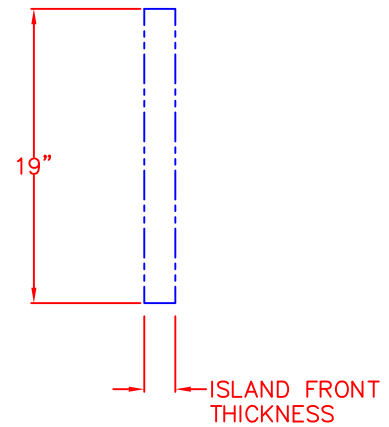

01/19/15

LYNX 24 IN. ACCESS DOOR
LEFT HAND
MODEL LDR24L
ISLAND CUTOUT

TOP VIEW

FRONT VIEW

SIDE VIEW

01/19/15

LYNX 24 IN. ACCESS DOOR
LEFT HAND
MODEL LDR24L
W/ DIMENSIONS

ISLAND CUTOUT
IN BLUE

FRONT VIEW

SIDE VIEW