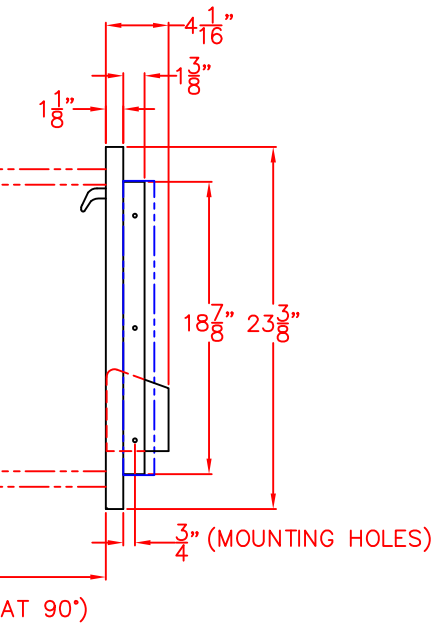

01/19/15

LYNX 24 IN. ACCESS DOOR
LEFT HAND
MODEL LDR24L
ISLAND CUTOUT

TOP VIEW

FRONT VIEW

SIDE VIEW

01/19/15

LYNX 24 IN. ACCESS DOOR
LEFT HAND
MODEL LDR24L
W/ DIMENSIONS

ISLAND CUTOUT
IN BLUE

FRONT VIEW

SIDE VIEW