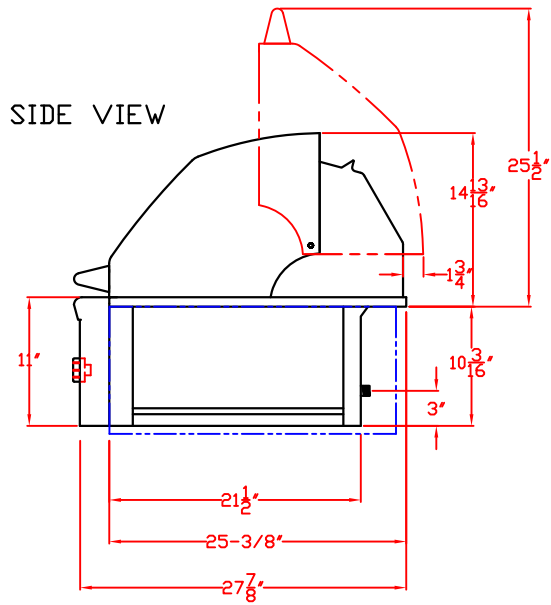

LYNX BUILT-IN 54"
W/ DIMENSIONS
ISLAND CUTOUT IN BLUE

TOP VIEW

FRONT VIEW

RIGHT SIDE VIEW

LYNX BUILT-IN 54" ISLAND CUTOUT

FRONT VIEW

TOP VIEW

SIDE VIEW