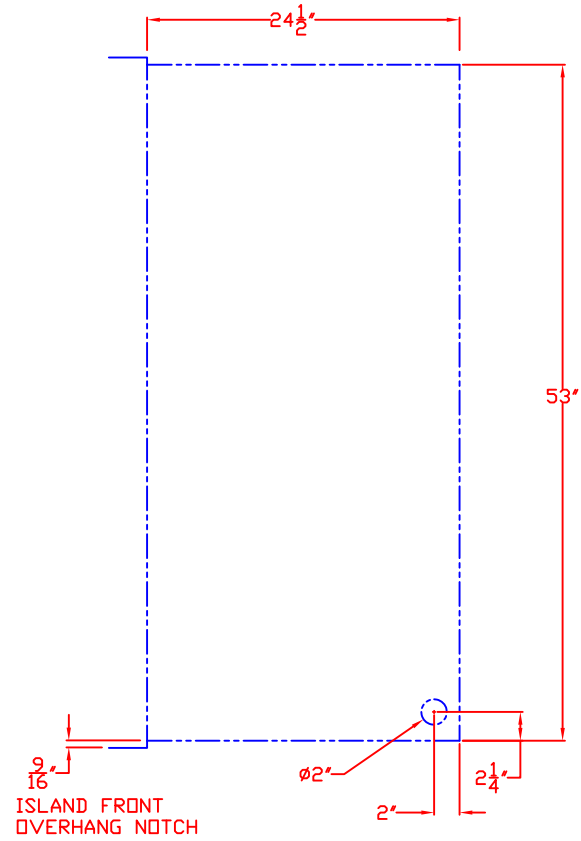

LYNX BUILT-IN 54"
W/ DIMENSIONS
ISLAND CUTOUT IN BLUE

TOP VIEW

FRONT VIEW

RIGHT SIDE VIEW

LYNX BUILT-IN 54" ISLAND CUTOUT

FRONT VIEW

TOP VIEW

SIDE VIEW