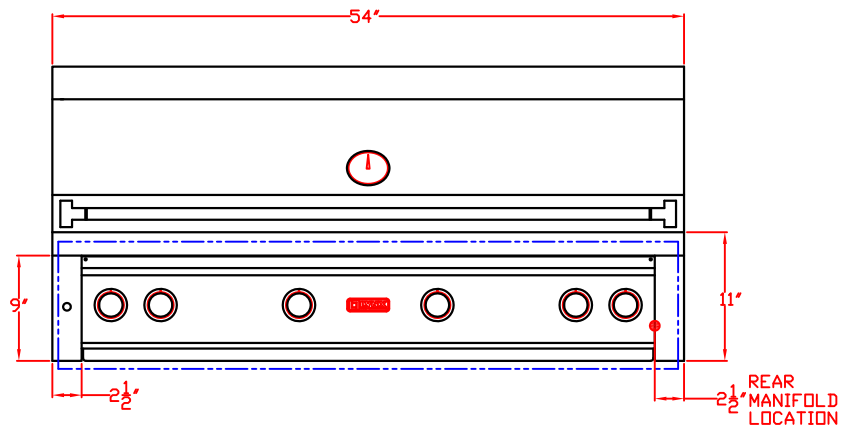

LYNX BUILT-IN 54"
W/ DIMENSIONS
ISLAND CUTOUT IN BLUE

TOP VIEW

FRONT VIEW

RIGHT SIDE VIEW

LYNX BUILT-IN 54" ISLAND CUTOUT

FRONT VIEW

TOP VIEW

SIDE VIEW