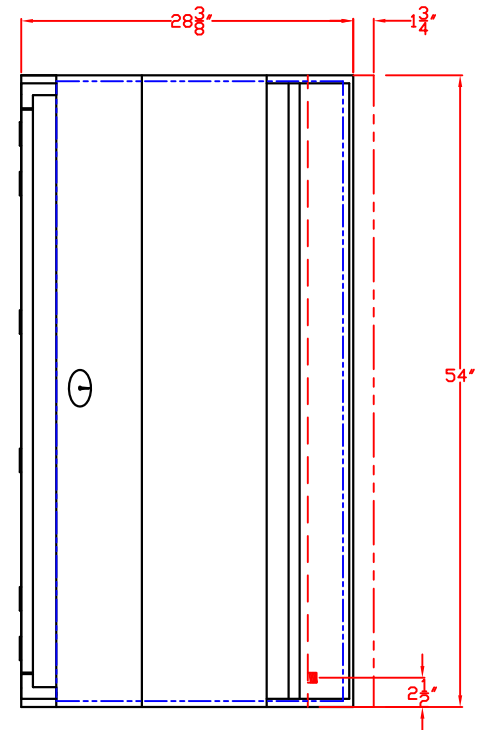

LYNX BUILT-IN 54"
W/ DIMENSIONS
ISLAND CUTOUT IN BLUE

TOP VIEW

FRONT VIEW

RIGHT SIDE VIEW

LYNX BUILT-IN 54" ISLAND CUTOUT

FRONT VIEW

TOP VIEW

SIDE VIEW