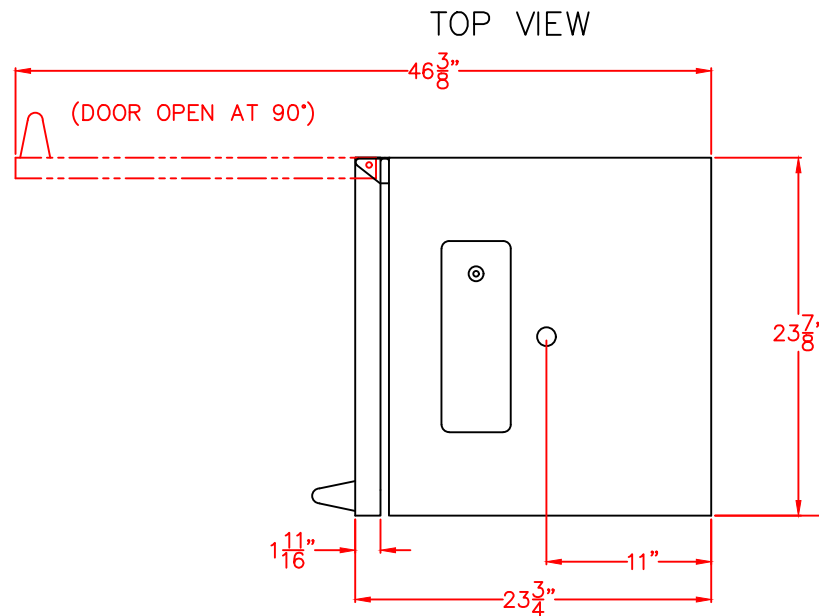

LYNX 24" OUTDOOR BEVERAGE DISPENSER
MODEL LM24BFL (LEFT HAND HINGE)
WITH DIMENSIONS

ISLAND CUTOUT
DIMENSIONS ON PAGE 3

NOTE: FOR THIS ILLUSTRATION,
REFRIGERATOR HAS BEEN SET
AT MINIMUM HEIGHT OF 34"

FRONT VIEW

SIDE VIEW