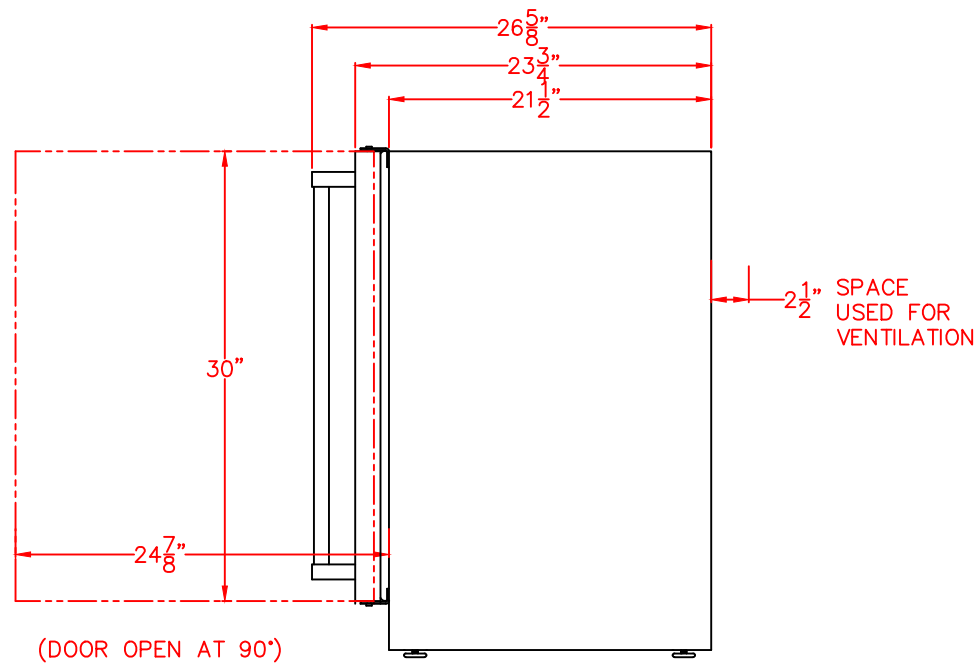

LYNX 24" OUTDOOR BEVERAGE DISPENSER
 MODEL LM24BFR (RIGHT HAND HINGE)
 WITH DIMENSIONS

ISLAND CUTOUT
 DIMENSIONS ON PAGE 3

NOTE: FOR THIS ILLUSTRATION,
 REFRIGERATOR HAS BEEN SET
 AT MINIMUM HEIGHT OF 34"

FRONT VIEW

TOP VIEW

SIDE VIEW

LYNX 24" OUTDOOR BEVERAGE DISPENSER
 MODEL LM24BFL (LEFT HAND HINGE)
 WITH DIMENSIONS

ISLAND CUTOUT
 DIMENSIONS ON PAGE 3

NOTE: FOR THIS ILLUSTRATION,
 REFRIGERATOR HAS BEEN SET
 AT MINIMUM HEIGHT OF 34"