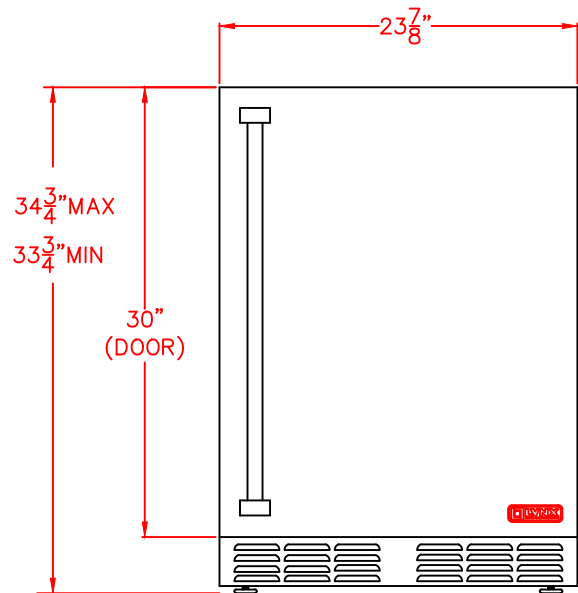

LYNX 24" OUTDOOR BEVERAGE DISPENSER
 MODEL LM24BFR (RIGHT HAND HINGE)
 WITH DIMENSIONS

ISLAND CUTOUT
 DIMENSIONS ON PAGE 3

NOTE: FOR THIS ILLUSTRATION,
 REFRIGERATOR HAS BEEN SET
 AT MINIMUM HEIGHT OF 34"

FRONT VIEW

TOP VIEW

SIDE VIEW

LYNX 24" OUTDOOR BEVERAGE DISPENSER
 MODEL LM24BFL (LEFT HAND HINGE)
 WITH DIMENSIONS

ISLAND CUTOUT
 DIMENSIONS ON PAGE 3

NOTE: FOR THIS ILLUSTRATION,
 REFRIGERATOR HAS BEEN SET
 AT MINIMUM HEIGHT OF 34"

FRONT VIEW

SIDE VIEW

LYNX 24" OUTDOOR BEVERAGE DISPENSER
MODEL LM24BF(R/L)
ISLAND CUTOUT

ISLAND CUTOUT
IN BLUE

TOP VIEW

FRONT VIEW

SIDE VIEW