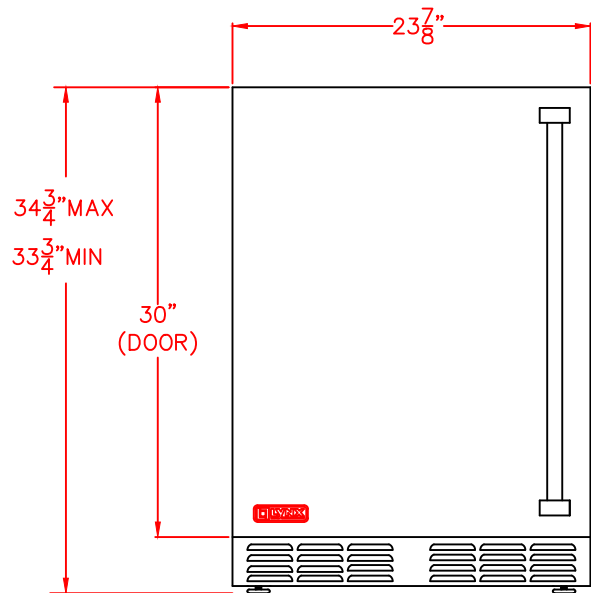

LYNX 24" OUTDOOR BEVERAGE DISPENSER
 MODEL LM24BFR (RIGHT HAND HINGE)
 WITH DIMENSIONS

ISLAND CUTOUT
 DIMENSIONS ON PAGE 3

NOTE: FOR THIS ILLUSTRATION,
 REFRIGERATOR HAS BEEN SET
 AT MINIMUM HEIGHT OF 34"

FRONT VIEW

TOP VIEW

SIDE VIEW

LYNX 24" OUTDOOR BEVERAGE DISPENSER
 MODEL LM24BFL (LEFT HAND HINGE)
 WITH DIMENSIONS

ISLAND CUTOUT
 DIMENSIONS ON PAGE 3

NOTE: FOR THIS ILLUSTRATION,
 REFRIGERATOR HAS BEEN SET
 AT MINIMUM HEIGHT OF 34"

FRONT VIEW

SIDE VIEW

LYNX 24" OUTDOOR BEVERAGE DISPENSER
MODEL LM24BF(R/L)
ISLAND CUTOUT

ISLAND CUTOUT
IN BLUE

TOP VIEW

FRONT VIEW

SIDE VIEW