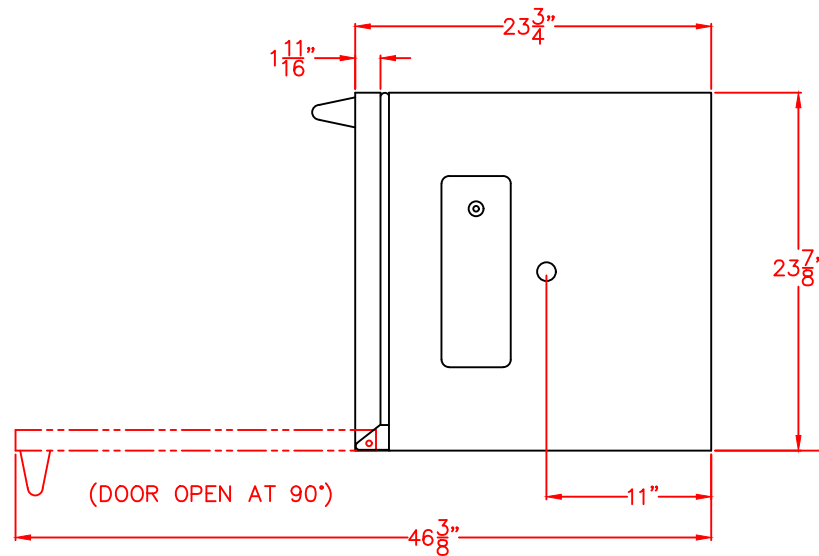

LYNX 24" OUTDOOR BEVERAGE DISPENSER
 MODEL LM24BFR (RIGHT HAND HINGE)
 WITH DIMENSIONS

ISLAND CUTOUT
 DIMENSIONS ON PAGE 3

NOTE: FOR THIS ILLUSTRATION,
 REFRIGERATOR HAS BEEN SET
 AT MINIMUM HEIGHT OF 34"

FRONT VIEW

TOP VIEW

SIDE VIEW

LYNX 24" OUTDOOR BEVERAGE DISPENSER
 MODEL LM24BFL (LEFT HAND HINGE)
 WITH DIMENSIONS

ISLAND CUTOUT
 DIMENSIONS ON PAGE 3

NOTE: FOR THIS ILLUSTRATION,
 REFRIGERATOR HAS BEEN SET
 AT MINIMUM HEIGHT OF 34"

FRONT VIEW

SIDE VIEW

LYNX 24" OUTDOOR BEVERAGE DISPENSER
MODEL LM24BF(R/L)
ISLAND CUTOUT

ISLAND CUTOUT
IN BLUE

TOP VIEW

FRONT VIEW

SIDE VIEW