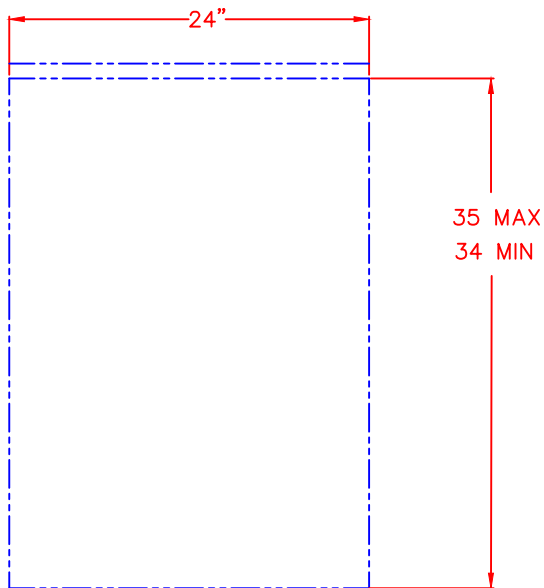

LYNX 24" OUTDOOR BEVERAGE DISPENSER
 MODEL LM24BFR (RIGHT HAND HINGE)
 WITH DIMENSIONS

ISLAND CUTOUT
 DIMENSIONS ON PAGE 3

NOTE: FOR THIS ILLUSTRATION,
 REFRIGERATOR HAS BEEN SET
 AT MINIMUM HEIGHT OF 34"

FRONT VIEW

TOP VIEW

SIDE VIEW

LYNX 24" OUTDOOR BEVERAGE DISPENSER
 MODEL LM24BFL (LEFT HAND HINGE)
 WITH DIMENSIONS

ISLAND CUTOUT
 DIMENSIONS ON PAGE 3

NOTE: FOR THIS ILLUSTRATION,
 REFRIGERATOR HAS BEEN SET
 AT MINIMUM HEIGHT OF 34"

FRONT VIEW

SIDE VIEW

LYNX 24" OUTDOOR BEVERAGE DISPENSER
MODEL LM24BF(R/L)
ISLAND CUTOUT

ISLAND CUTOUT
IN BLUE

TOP VIEW

FRONT VIEW

SIDE VIEW