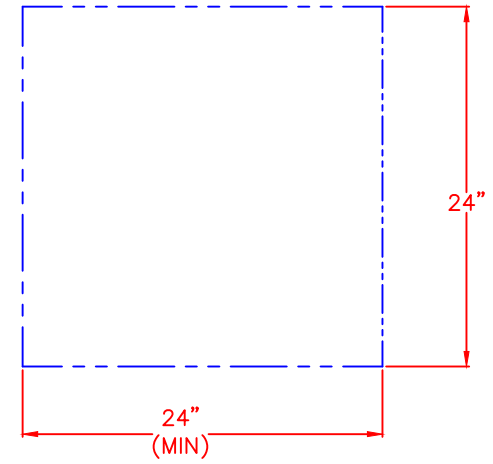

LYNX 24" OUTDOOR BEVERAGE DISPENSER
 MODEL LM24BFR (RIGHT HAND HINGE)
 WITH DIMENSIONS

ISLAND CUTOUT
 DIMENSIONS ON PAGE 3

NOTE: FOR THIS ILLUSTRATION,
 REFRIGERATOR HAS BEEN SET
 AT MINIMUM HEIGHT OF 34"

FRONT VIEW

TOP VIEW

SIDE VIEW

LYNX 24" OUTDOOR BEVERAGE DISPENSER
 MODEL LM24BFL (LEFT HAND HINGE)
 WITH DIMENSIONS

ISLAND CUTOUT
 DIMENSIONS ON PAGE 3

NOTE: FOR THIS ILLUSTRATION,
 REFRIGERATOR HAS BEEN SET
 AT MINIMUM HEIGHT OF 34"

FRONT VIEW

SIDE VIEW

LYNX 24" OUTDOOR BEVERAGE DISPENSER
MODEL LM24BF(R/L)
ISLAND CUTOUT

ISLAND CUTOUT
IN BLUE

TOP VIEW

FRONT VIEW

SIDE VIEW