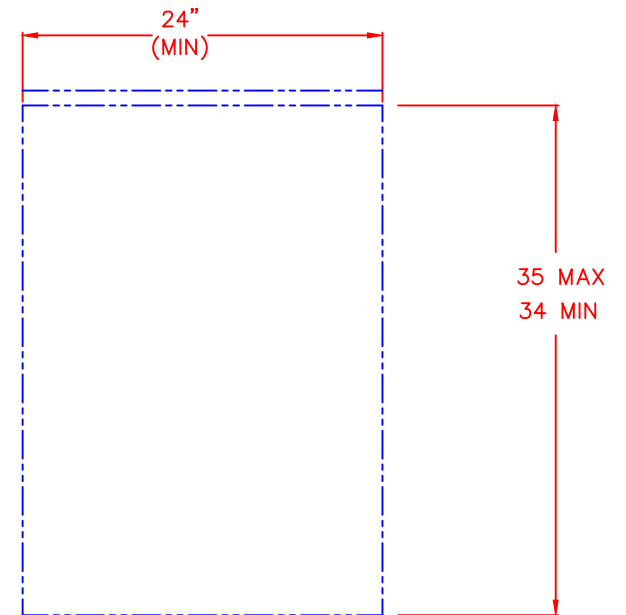

LYNX 24" OUTDOOR BEVERAGE DISPENSER
 MODEL LM24BFR (RIGHT HAND HINGE)
 WITH DIMENSIONS

ISLAND CUTOUT
 DIMENSIONS ON PAGE 3

NOTE: FOR THIS ILLUSTRATION,
 REFRIGERATOR HAS BEEN SET
 AT MINIMUM HEIGHT OF 34"

FRONT VIEW

TOP VIEW

SIDE VIEW

LYNX 24" OUTDOOR BEVERAGE DISPENSER
 MODEL LM24BFL (LEFT HAND HINGE)
 WITH DIMENSIONS

ISLAND CUTOUT
 DIMENSIONS ON PAGE 3

NOTE: FOR THIS ILLUSTRATION,
 REFRIGERATOR HAS BEEN SET
 AT MINIMUM HEIGHT OF 34"

FRONT VIEW

SIDE VIEW

LYNX 24" OUTDOOR BEVERAGE DISPENSER
MODEL LM24BF(R/L)
ISLAND CUTOUT

ISLAND CUTOUT
IN BLUE

TOP VIEW

FRONT VIEW

SIDE VIEW