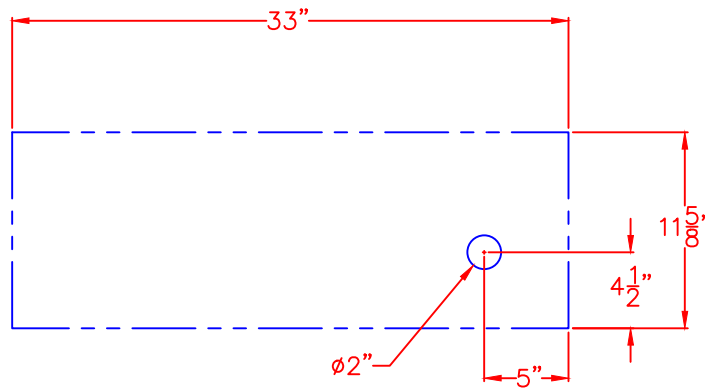

LYNX 27 IN. INSULATED JACKET  
WITH DIMENSIONS

ISLAND CUTOUT  
IN BLUE

TOP VIEW

FRONT VIEW

RIGHT SIDE VIEW

7/19/18

LYNX 27 IN. INSULATED JACKET  
ISLAND CUTOUT

TOP VIEW

FRONT VIEW

SIDE VIEW