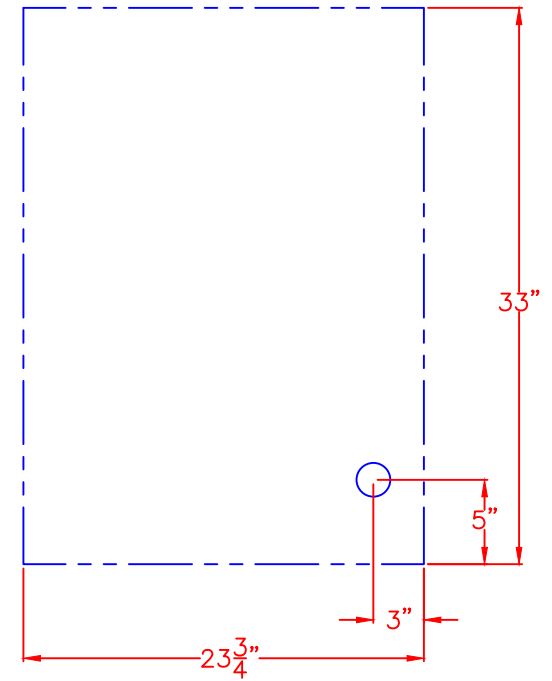

LYNX 27 IN. INSULATED JACKET  
WITH DIMENSIONS

ISLAND CUTOUT  
IN BLUE

TOP VIEW

FRONT VIEW

RIGHT SIDE VIEW

7/19/18

LYNX 27 IN. INSULATED JACKET  
ISLAND CUTOUT

TOP VIEW

FRONT VIEW

SIDE VIEW