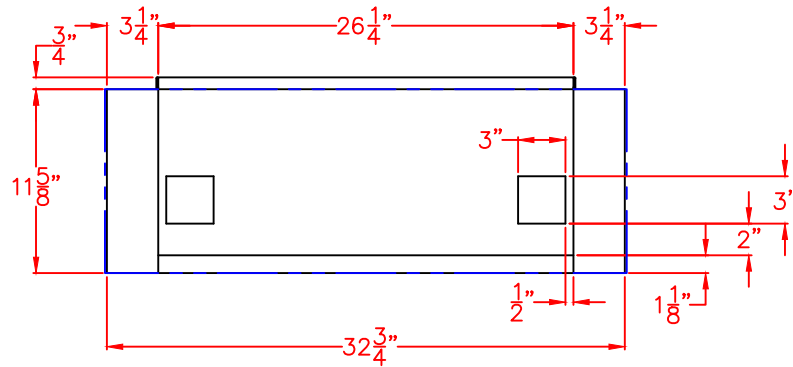

LYNX 27 IN. INSULATED JACKET  
WITH DIMENSIONS

ISLAND CUTOUT  
IN BLUE

TOP VIEW

FRONT VIEW

RIGHT SIDE VIEW

7/19/18

LYNX 27 IN. INSULATED JACKET  
ISLAND CUTOUT

TOP VIEW

FRONT VIEW

SIDE VIEW