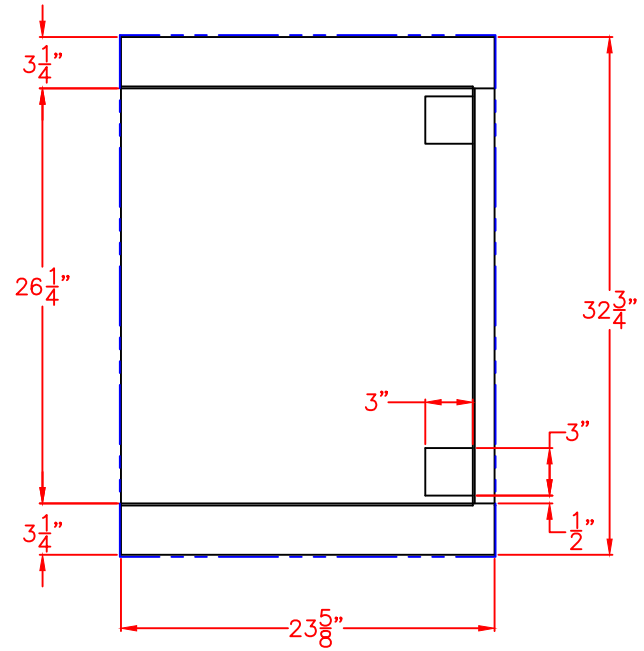

LYNX 27 IN. INSULATED JACKET  
WITH DIMENSIONS

ISLAND CUTOUT  
IN BLUE

TOP VIEW

FRONT VIEW

RIGHT SIDE VIEW

7/19/18

LYNX 27 IN. INSULATED JACKET  
ISLAND CUTOUT

TOP VIEW

FRONT VIEW

SIDE VIEW