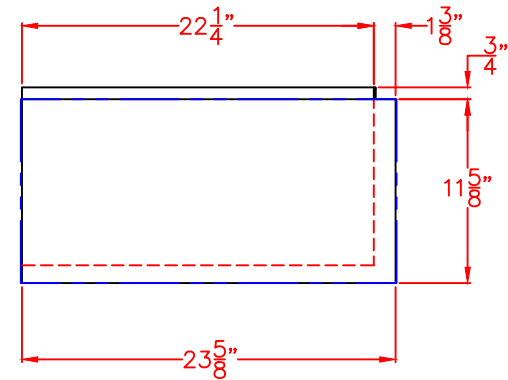

LYNX 27 IN. INSULATED JACKET  
WITH DIMENSIONS

ISLAND CUTOUT  
IN BLUE

TOP VIEW

FRONT VIEW

RIGHT SIDE VIEW

7/19/18

LYNX 27 IN. INSULATED JACKET  
ISLAND CUTOUT

TOP VIEW

FRONT VIEW

SIDE VIEW