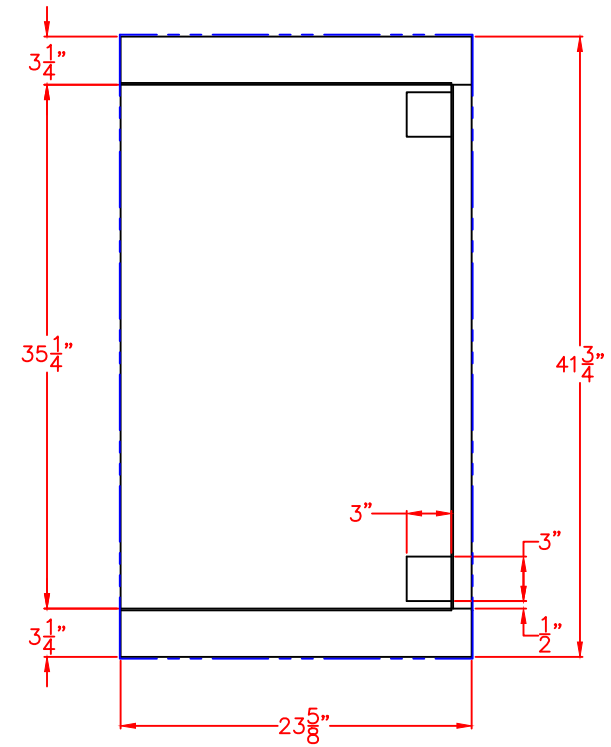

LYNX 36 IN. INSULATED JACKET WITH DIMENSIONS

ISLAND CUTOUT
IN BLUE

TOP VIEW

FRONT VIEW

RIGHT SIDE VIEW

7/19/18

LYNX 36 IN. INSULATED JACKET
ISLAND CUTOUT

TOP VIEW

FRONT VIEW

SIDE VIEW