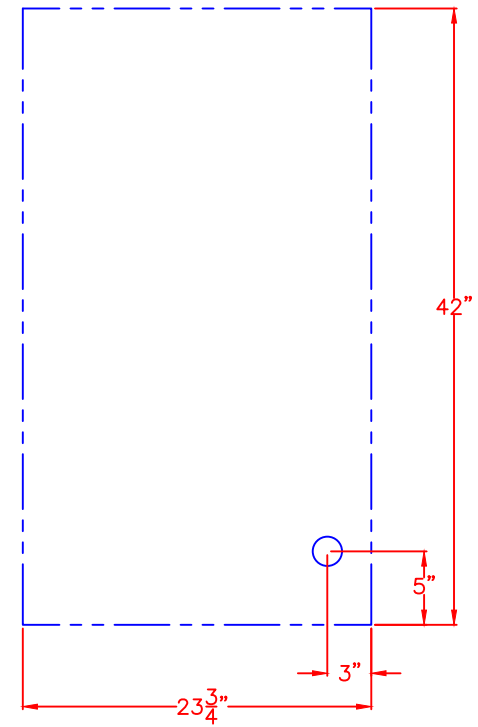

LYNX 36 IN. INSULATED JACKET WITH DIMENSIONS

ISLAND CUTOUT
IN BLUE

TOP VIEW

FRONT VIEW

RIGHT SIDE VIEW

7/19/18

LYNX 36 IN. INSULATED JACKET
ISLAND CUTOUT

TOP VIEW

FRONT VIEW

SIDE VIEW