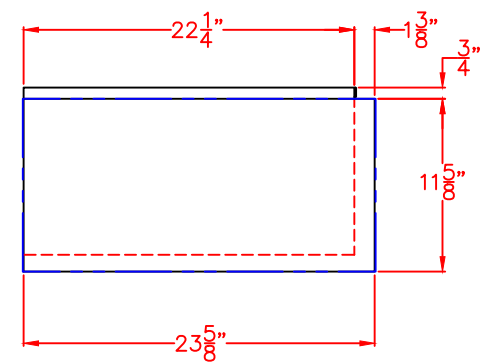

LYNX 36 IN. INSULATED JACKET WITH DIMENSIONS

ISLAND CUTOUT
IN BLUE

TOP VIEW

FRONT VIEW

RIGHT SIDE VIEW

7/19/18

LYNX 36 IN. INSULATED JACKET
ISLAND CUTOUT

TOP VIEW

FRONT VIEW

SIDE VIEW