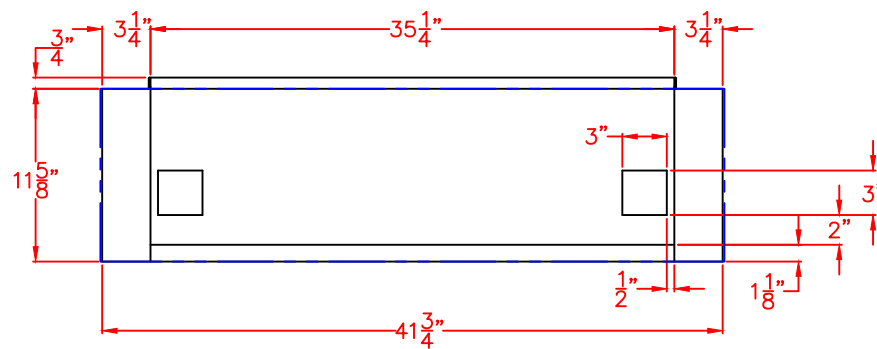

LYNX 36 IN. INSULATED JACKET WITH DIMENSIONS

ISLAND CUTOUT
IN BLUE

TOP VIEW

FRONT VIEW

RIGHT SIDE VIEW

7/19/18

LYNX 36 IN. INSULATED JACKET
ISLAND CUTOUT

TOP VIEW

FRONT VIEW

SIDE VIEW