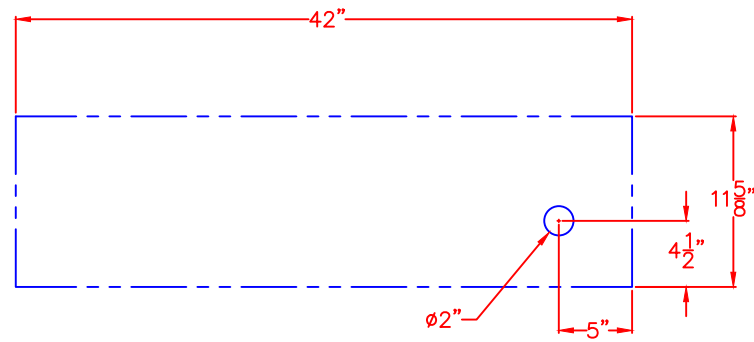

LYNX 36 IN. INSULATED JACKET WITH DIMENSIONS

ISLAND CUTOUT
IN BLUE

TOP VIEW

FRONT VIEW

RIGHT SIDE VIEW

7/19/18

LYNX 36 IN. INSULATED JACKET
ISLAND CUTOUT

TOP VIEW

FRONT VIEW

SIDE VIEW