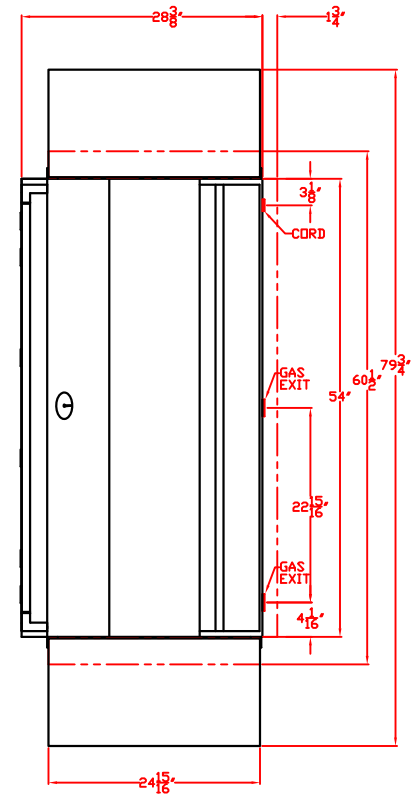

# LYNX FREESTANDING 54" W/ DIMENSIONS

FRONT VIEW

TOP VIEW

RIGHT SIDE VIEW