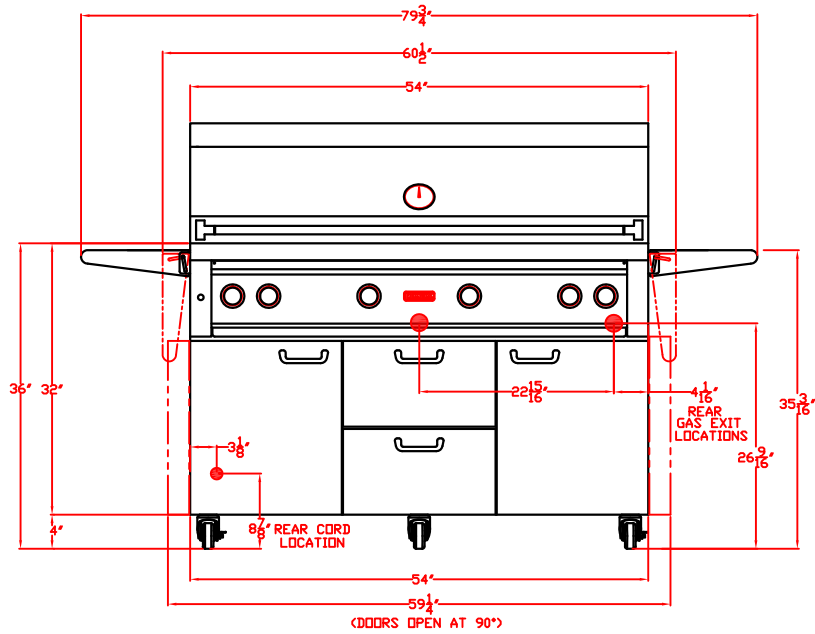

# LYNX FREESTANDING 54" W/ DIMENSIONS

FRONT VIEW

TOP VIEW

RIGHT SIDE VIEW