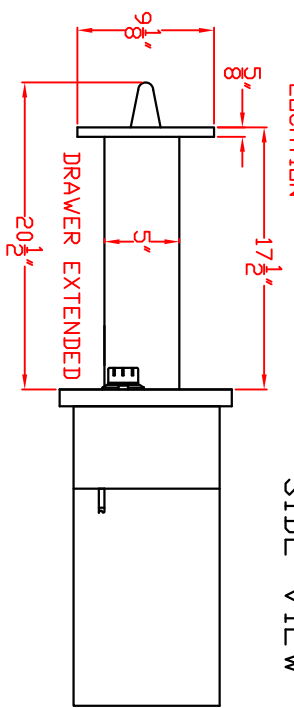

LYNX 30 IN. WARMING DRAWER  
MODEL L30WD  
W/ DIMENSIONS

ISLAND CUTOOUT  
IN BLUE

LYNX 30 IN. WARMING DRAWER  
MODEL L30WD  
ISLAND CUTOUT

TOP VIEW

FRONT VIEW

SIDE VIEW