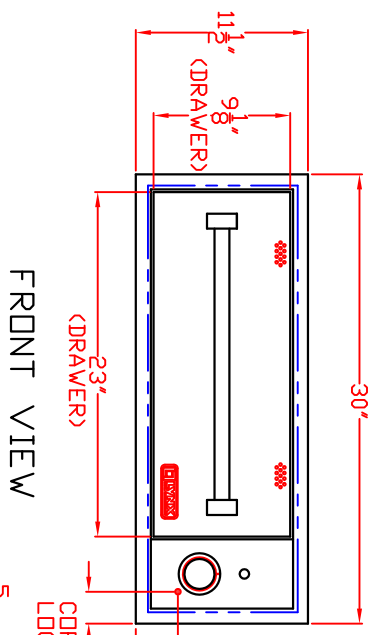

LYNX 30 IN. WARMING DRAWER  
MODEL L30WD  
W/ DIMENSIONS

ISLAND CUTOOUT  
IN BLUE

LYNX 30 IN. WARMING DRAWER  
MODEL L30WD  
ISLAND CUTOUT

TOP VIEW

FRONT VIEW

SIDE VIEW