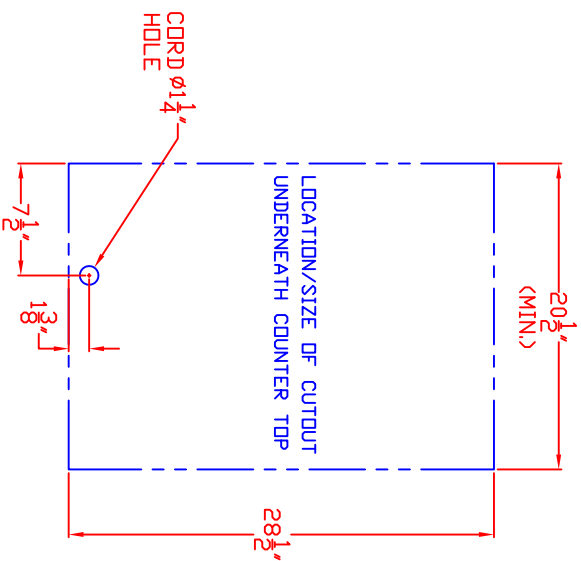

LYNX 30 IN. WARMING DRAWER  
MODEL L30WD  
W/ DIMENSIONS

ISLAND CUTOOUT  
IN BLUE

LYNX 30 IN. WARMING DRAWER  
MODEL L30WD  
ISLAND CUTOUT

TOP VIEW

FRONT VIEW

SIDE VIEW