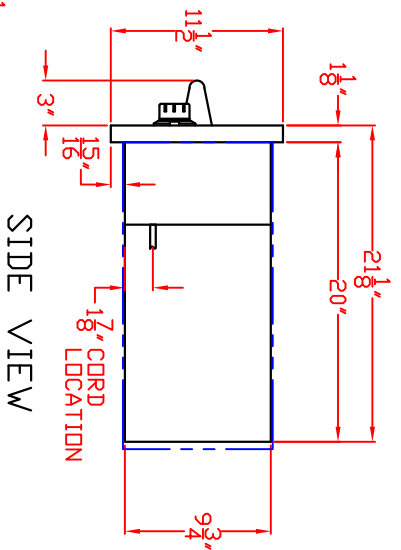

LYNX 30 IN. WARMING DRAWER  
MODEL L30WD  
W/ DIMENSIONS

ISLAND CUTOOUT  
IN BLUE

LYNX 30 IN. WARMING DRAWER  
MODEL L30WD  
ISLAND CUTOUT

TOP VIEW

FRONT VIEW

SIDE VIEW