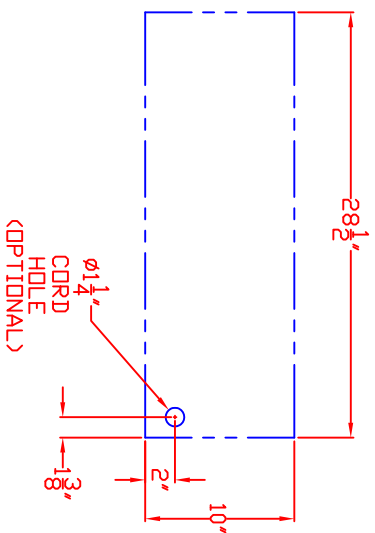

LYNX 30 IN. WARMING DRAWER  
MODEL L30WD  
W/ DIMENSIONS

ISLAND CUTOOUT  
IN BLUE

LYNX 30 IN. WARMING DRAWER  
MODEL L30WD  
ISLAND CUTOUT

TOP VIEW

FRONT VIEW

SIDE VIEW