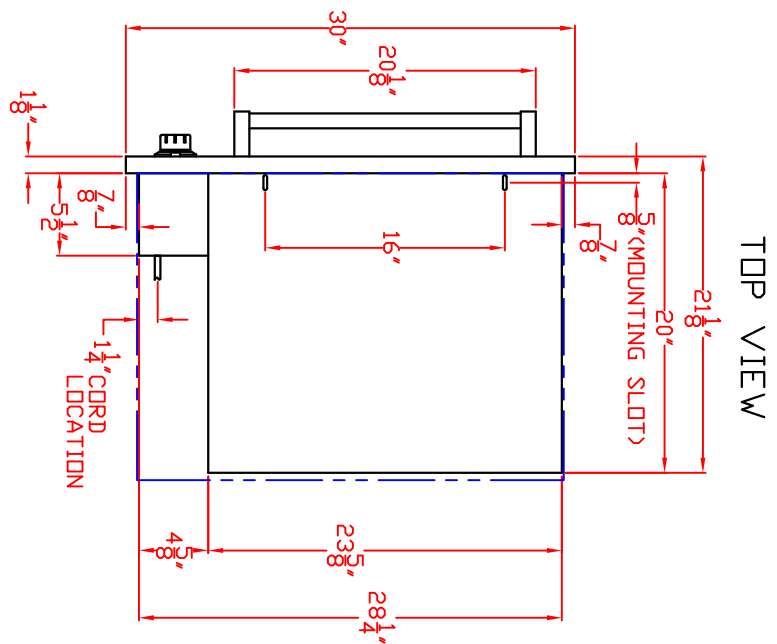

LYNX 30 IN. WARMING DRAWER  
MODEL L30WD  
W/ DIMENSIONS

ISLAND CUTOOUT  
IN BLUE

LYNX 30 IN. WARMING DRAWER  
MODEL L30WD  
ISLAND CUTOUT

TOP VIEW

FRONT VIEW

SIDE VIEW