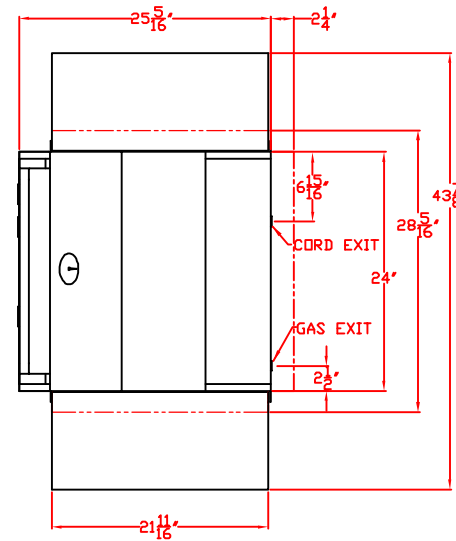

SEDONA BY LYNX L400 GRILL WITH CABINET DIMENSIONS SHOWN

TOP VIEW

FRONT VIEW

RIGHT SIDE VIEW