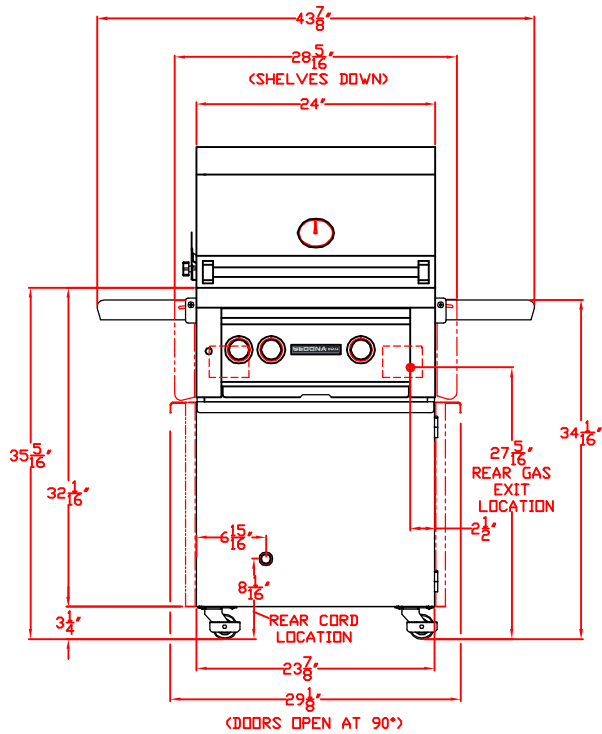

SEDONA BY LYNX L400 GRILL WITH CABINET DIMENSIONS SHOWN

TOP VIEW

FRONT VIEW

RIGHT SIDE VIEW