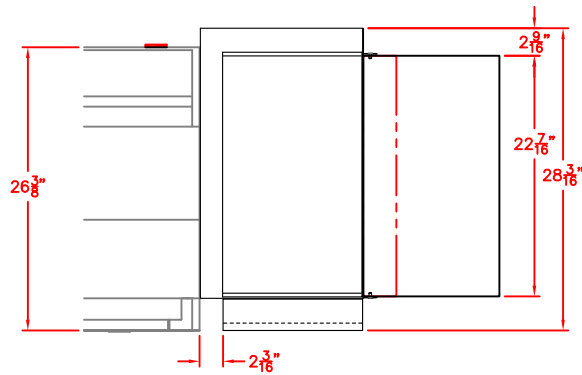

8/4/14

LYNX LCB2-3 CART MOUNTED SIDEBURNER FOR USE WITH 30", 42" AND 54" GRILLS W/ DIMENSIONS

TOP VIEW

FRONT VIEW

RIGHT SIDE VIEW

8/4/14

LYNX LCB2-3 CART MOUNTED SIDEBURNER FOR USE WITH 27" AND 30" GRILLS W/ DIMENSIONS

TOP VIEW

FRONT VIEW

RIGHT SIDE VIEW