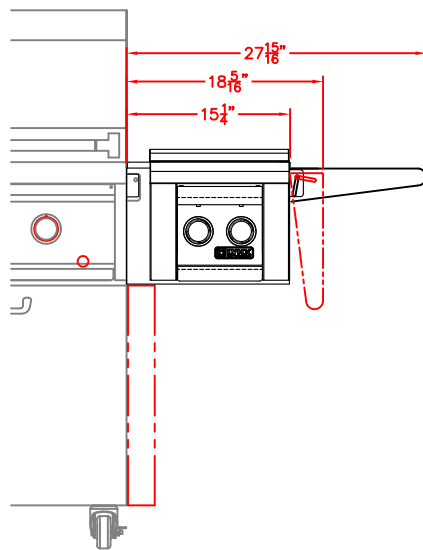

8/4/14

LYNX LCB2-3 CART MOUNTED SIDEBURNER FOR USE WITH 30", 42" AND 54" GRILLS W/ DIMENSIONS

TOP VIEW

FRONT VIEW

RIGHT SIDE VIEW

8/4/14

LYNX LCB2-3 CART MOUNTED SIDEBURNER FOR USE WITH 27" AND 30" GRILLS W/ DIMENSIONS

TOP VIEW

FRONT VIEW

RIGHT SIDE VIEW