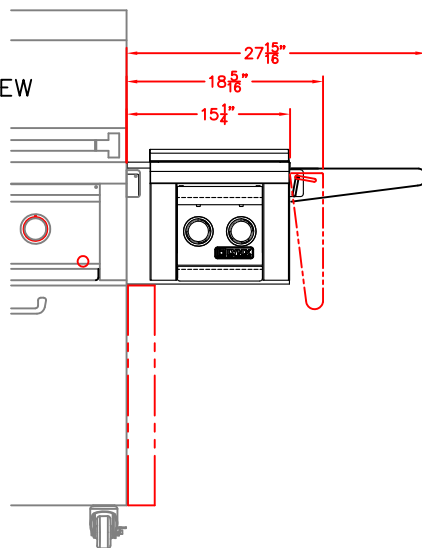

8/4/14

LYNX LCB2-3 CART MOUNTED SIDEBURNER FOR USE WITH 30", 42" AND 54" GRILLS W/ DIMENSIONS

TOP VIEW

FRONT VIEW

RIGHT SIDE VIEW

8/4/14

LYNX LCB2-3 CART MOUNTED SIDEBURNER FOR USE WITH 27" AND 30" GRILLS W/ DIMENSIONS

TOP VIEW

FRONT VIEW

RIGHT SIDE VIEW