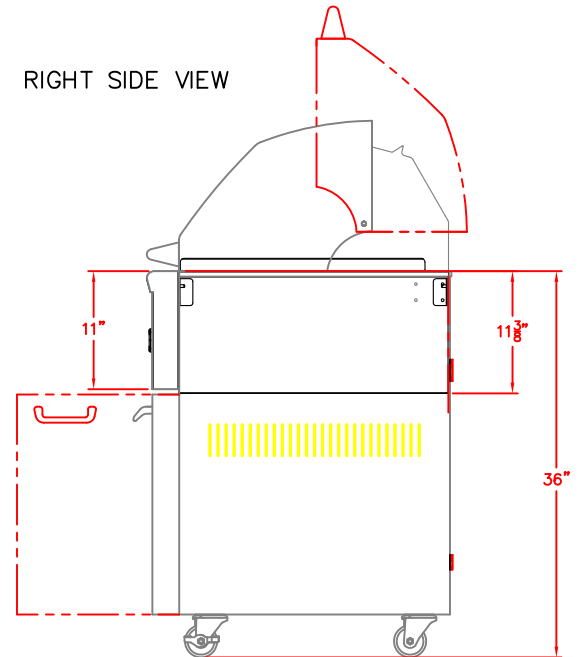

8/4/14

LYNX LCB2-3 CART MOUNTED SIDEBURNER FOR USE WITH 30", 42" AND 54" GRILLS W/ DIMENSIONS

TOP VIEW

FRONT VIEW

RIGHT SIDE VIEW

8/4/14

LYNX LCB2-3 CART MOUNTED SIDEBURNER FOR USE WITH 27" AND 30" GRILLS W/ DIMENSIONS

TOP VIEW

FRONT VIEW

RIGHT SIDE VIEW