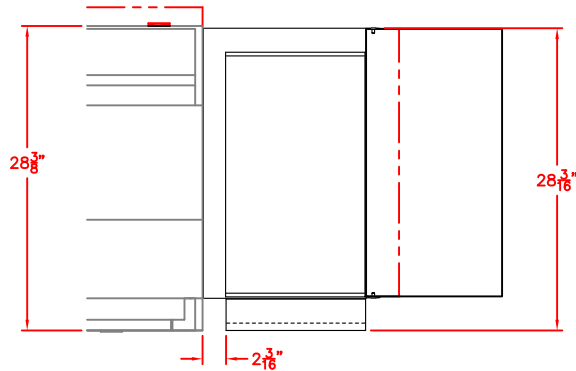

8/4/14

LYNX LCB2-3 CART MOUNTED SIDEBURNER FOR USE WITH 30", 42" AND 54" GRILLS W/ DIMENSIONS

TOP VIEW

FRONT VIEW

RIGHT SIDE VIEW

8/4/14

LYNX LCB2-3 CART MOUNTED SIDEBURNER FOR USE WITH 27" AND 30" GRILLS W/ DIMENSIONS

TOP VIEW

FRONT VIEW

RIGHT SIDE VIEW