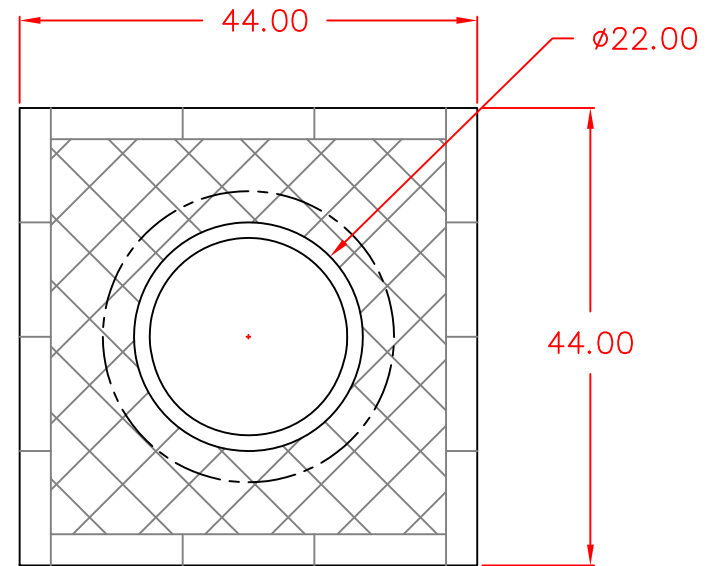

10/17/13

SEDONA BY LYNX

LFPS-S SQUARE SANDLEWOOD

LFPS-G SQUARE FALCON GREY

W/ DIMENSIONS

CONTAINS:

44" SQUARE FIREPIT TOP AND BASE

20" BURNER PAN with NATILUS BURNER

22" ICE BOWL

POLIVYNL COVER

TOP VIEW

FRONT VIEW