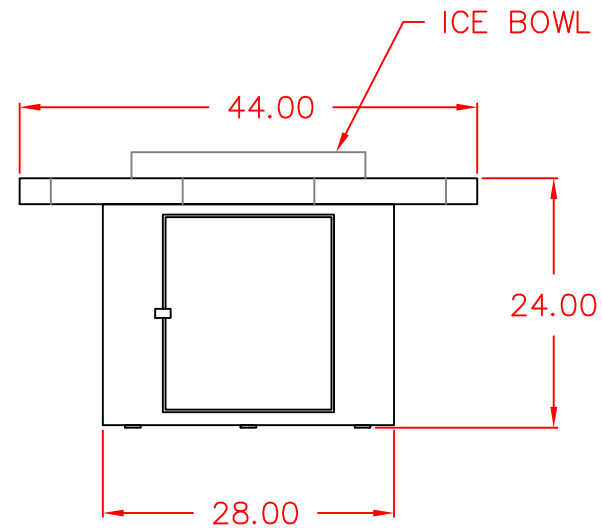

10/17/13

SEDONA BY LYNX

LFPS-S SQUARE SANDLEWOOD

LFPS-G SQUARE FALCON GREY

W/ DIMENSIONS

CONTAINS:

44" SQUARE FIREPIT TOP AND BASE

20" BURNER PAN with NATILUS BURNER

22" ICE BOWL

POLIVYNL COVER

TOP VIEW

FRONT VIEW