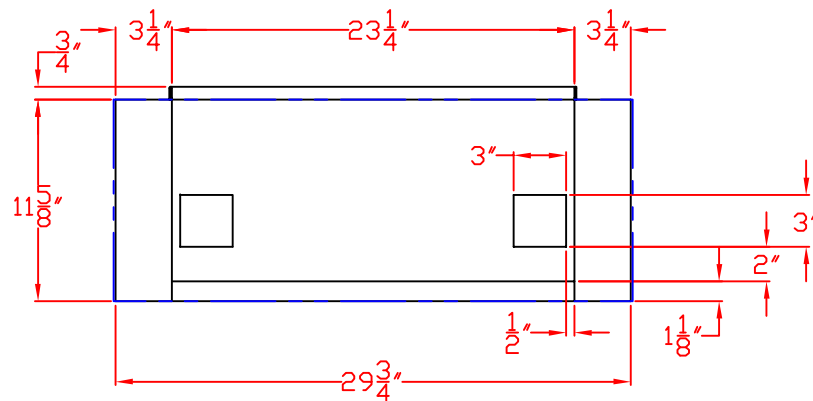

1/29/13

SEDONA BY LYNX LIJ400
INSULATED JACKET FOR L400
W/ DIMENSIONS

ISLAND CUTOUT
IN BLUE

TOP VIEW

FRONT VIEW

RIGHT SIDE VIEW

1/29/13

SEDONA BY LYNX LIJ400
INSULATED JACKET FOR L400
ISLAND CUTOUT

TOP VIEW

FRONT VIEW

SIDE VIEW

1/29/13

SEDONA BY LYNX LIJ400
INSULATED JACKET IN PLACE
LIJ IN GREEN
ISLAND CUTOUT IN BLUE

TOP VIEW

FRONT VIEW

RIGHT SIDE VIEW