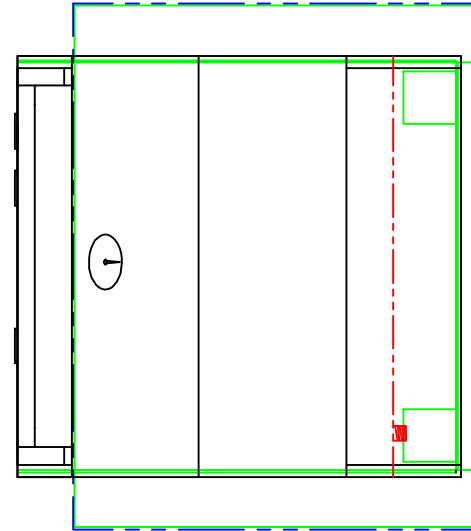

1/29/13

SEDONA BY LYNX LIJ400
INSULATED JACKET FOR L400
W/ DIMENSIONS

ISLAND CUTOUT
IN BLUE

TOP VIEW

FRONT VIEW

RIGHT SIDE VIEW

1/29/13

SEDONA BY LYNX LIJ400
INSULATED JACKET FOR L400
ISLAND CUTOUT

TOP VIEW

FRONT VIEW

SIDE VIEW

1/29/13

SEDONA BY LYNX LIJ400
INSULATED JACKET IN PLACE
LIJ IN GREEN
ISLAND CUTOUT IN BLUE

TOP VIEW

FRONT VIEW

RIGHT SIDE VIEW