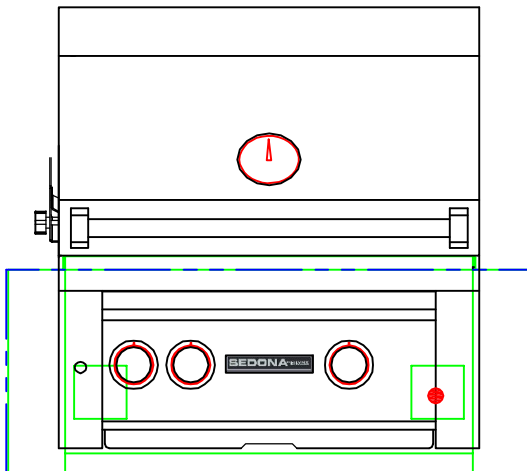

TOP VIEW

FRONT VIEW

SIDE VIEW

1/29/13

SEDONA BY LYNX LIJ400
INSULATED JACKET IN PLACE
LIJ IN GREEN
ISLAND CUTOUT IN BLUE

TOP VIEW

FRONT VIEW

RIGHT SIDE VIEW