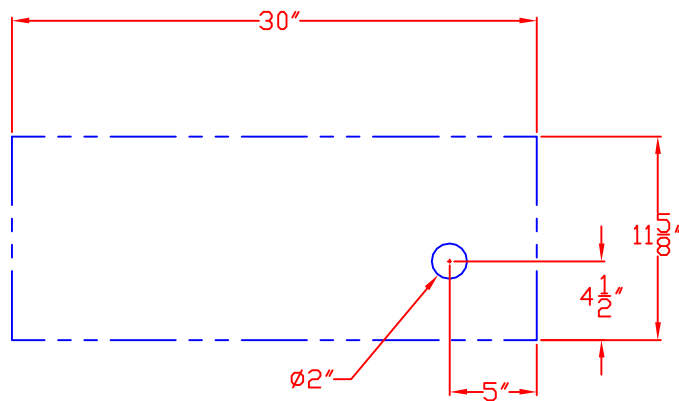

1/29/13

SEDONA BY LYNX LIJ400
INSULATED JACKET FOR L400
W/ DIMENSIONS

ISLAND CUTOUT
IN BLUE

TOP VIEW

FRONT VIEW

RIGHT SIDE VIEW

1/29/13

SEDONA BY LYNX LIJ400
INSULATED JACKET FOR L400
ISLAND CUTOUT

TOP VIEW

FRONT VIEW

SIDE VIEW

1/29/13

SEDONA BY LYNX LIJ400
INSULATED JACKET IN PLACE
LIJ IN GREEN
ISLAND CUTOUT IN BLUE

TOP VIEW

FRONT VIEW

RIGHT SIDE VIEW