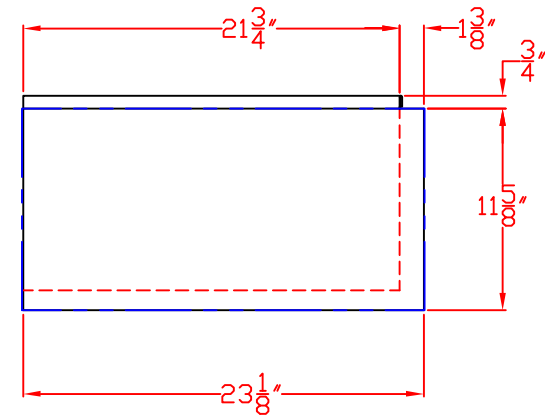

1/29/13

SEDONA BY LYNX LIJ400
INSULATED JACKET FOR L400
W/ DIMENSIONS

ISLAND CUTOUT
IN BLUE

TOP VIEW

FRONT VIEW

RIGHT SIDE VIEW

1/29/13

SEDONA BY LYNX LIJ400
INSULATED JACKET FOR L400
ISLAND CUTOUT

TOP VIEW

FRONT VIEW

SIDE VIEW

1/29/13

SEDONA BY LYNX LIJ400
INSULATED JACKET IN PLACE
LIJ IN GREEN
ISLAND CUTOUT IN BLUE

TOP VIEW

FRONT VIEW

RIGHT SIDE VIEW