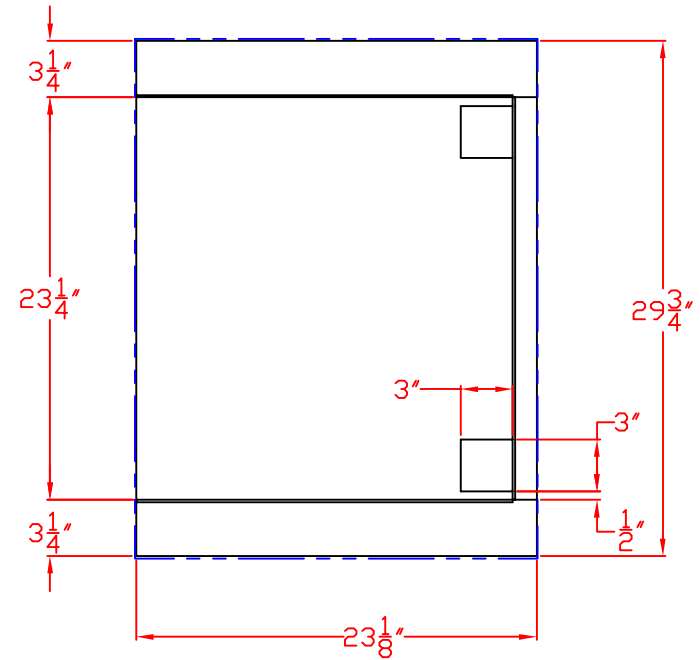

1/29/13

SEDONA BY LYNX LIJ400
INSULATED JACKET FOR L400
W/ DIMENSIONS

ISLAND CUTOUT
IN BLUE

TOP VIEW

FRONT VIEW

RIGHT SIDE VIEW

1/29/13

SEDONA BY LYNX LIJ400
INSULATED JACKET FOR L400
ISLAND CUTOUT

TOP VIEW

FRONT VIEW

SIDE VIEW

1/29/13

SEDONA BY LYNX LIJ400
INSULATED JACKET IN PLACE
LIJ IN GREEN
ISLAND CUTOUT IN BLUE

TOP VIEW

FRONT VIEW

RIGHT SIDE VIEW