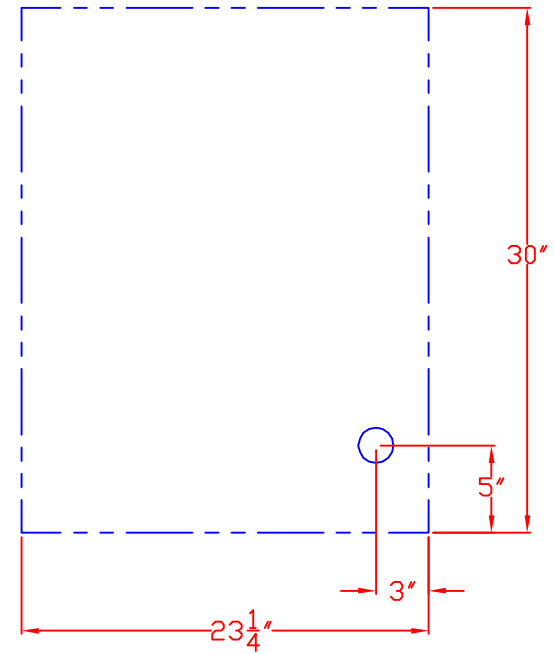

1/29/13

SEDONA BY LYNX LIJ400
INSULATED JACKET FOR L400
W/ DIMENSIONS

ISLAND CUTOUT
IN BLUE

TOP VIEW

FRONT VIEW

RIGHT SIDE VIEW

1/29/13

SEDONA BY LYNX LIJ400
INSULATED JACKET FOR L400
ISLAND CUTOUT

TOP VIEW

FRONT VIEW

SIDE VIEW

1/29/13

SEDONA BY LYNX LIJ400
INSULATED JACKET IN PLACE
LIJ IN GREEN
ISLAND CUTOUT IN BLUE

TOP VIEW

FRONT VIEW

RIGHT SIDE VIEW