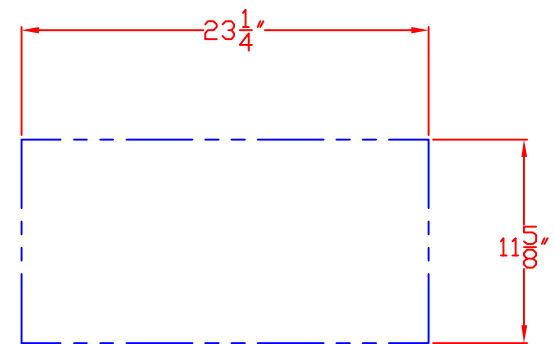

1/29/13

SEDONA BY LYNX LIJ400
INSULATED JACKET FOR L400
W/ DIMENSIONS

ISLAND CUTOUT
IN BLUE

TOP VIEW

FRONT VIEW

RIGHT SIDE VIEW

1/29/13

SEDONA BY LYNX LIJ400
INSULATED JACKET FOR L400
ISLAND CUTOUT

TOP VIEW

FRONT VIEW

SIDE VIEW

1/29/13

SEDONA BY LYNX LIJ400
INSULATED JACKET IN PLACE
LIJ IN GREEN
ISLAND CUTOUT IN BLUE

TOP VIEW

FRONT VIEW

RIGHT SIDE VIEW