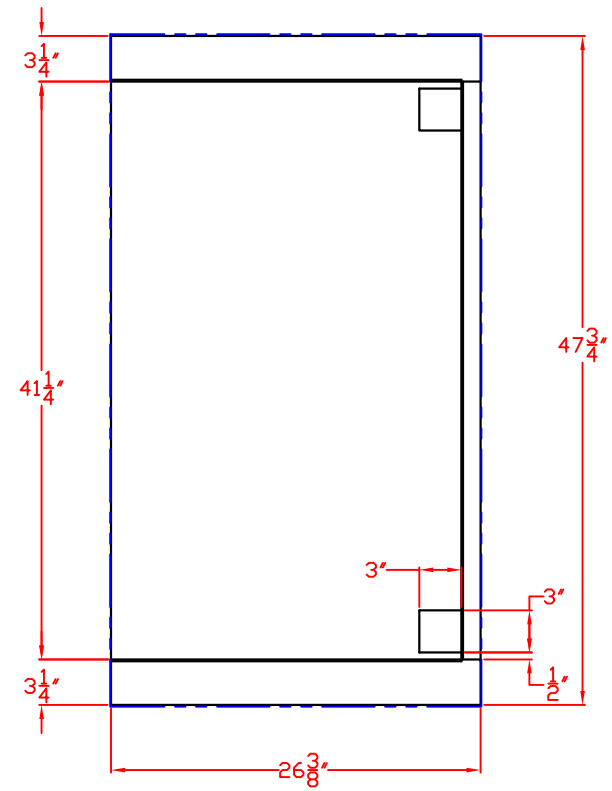

LYNX 42 IN. INSULATED JACKET  
WITH DIMENSIONS

ISLAND CUTOUT  
IN BLUE

TOP VIEW

FRONT VIEW

RIGHT SIDE VIEW

LYNX 42 IN. INSULATED JACKET  
ISLAND CUTOUT

TOP VIEW

FRONT VIEW

SIDE VIEW