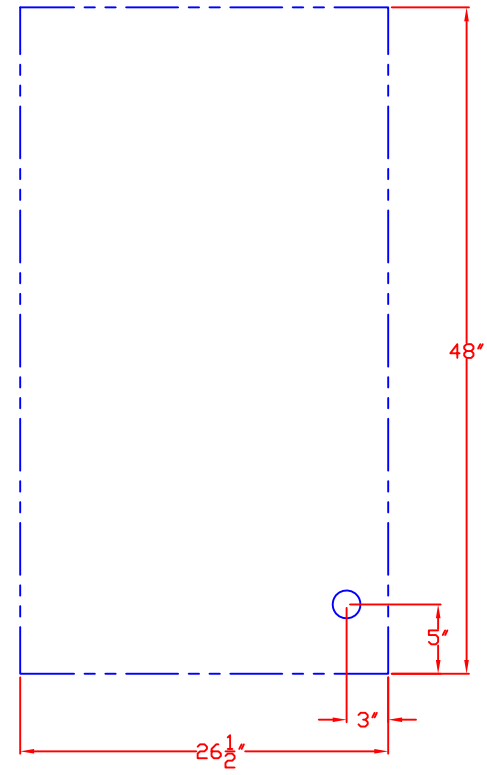

LYNX 42 IN. INSULATED JACKET  
WITH DIMENSIONS

ISLAND CUTOUT  
IN BLUE

TOP VIEW

FRONT VIEW

RIGHT SIDE VIEW

LYNX 42 IN. INSULATED JACKET  
ISLAND CUTOUT

TOP VIEW

FRONT VIEW

SIDE VIEW