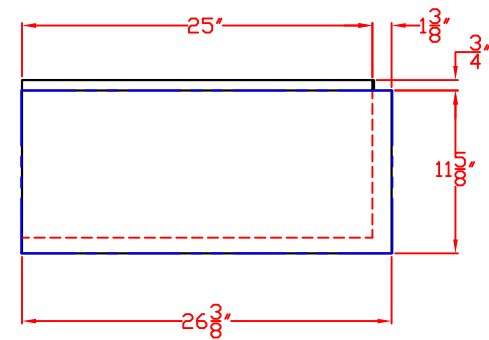

LYNX 42 IN. INSULATED JACKET  
WITH DIMENSIONS

ISLAND CUTOUT  
IN BLUE

TOP VIEW

FRONT VIEW

RIGHT SIDE VIEW

LYNX 42 IN. INSULATED JACKET  
ISLAND CUTOUT

TOP VIEW

FRONT VIEW

SIDE VIEW