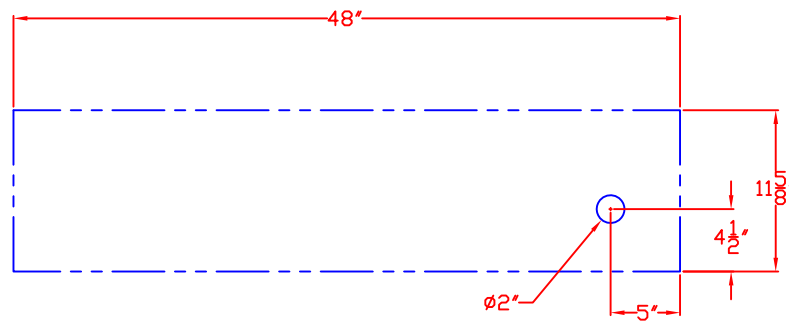

LYNX 42 IN. INSULATED JACKET  
WITH DIMENSIONS

ISLAND CUTOUT  
IN BLUE

TOP VIEW

FRONT VIEW

RIGHT SIDE VIEW

LYNX 42 IN. INSULATED JACKET  
ISLAND CUTOUT

TOP VIEW

FRONT VIEW

SIDE VIEW