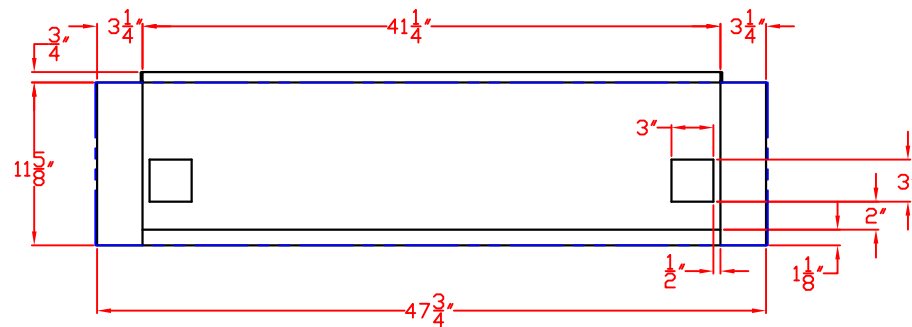

LYNX 42 IN. INSULATED JACKET  
WITH DIMENSIONS

ISLAND CUTOUT  
IN BLUE

TOP VIEW

FRONT VIEW

RIGHT SIDE VIEW

LYNX 42 IN. INSULATED JACKET  
ISLAND CUTOUT

TOP VIEW

FRONT VIEW

SIDE VIEW