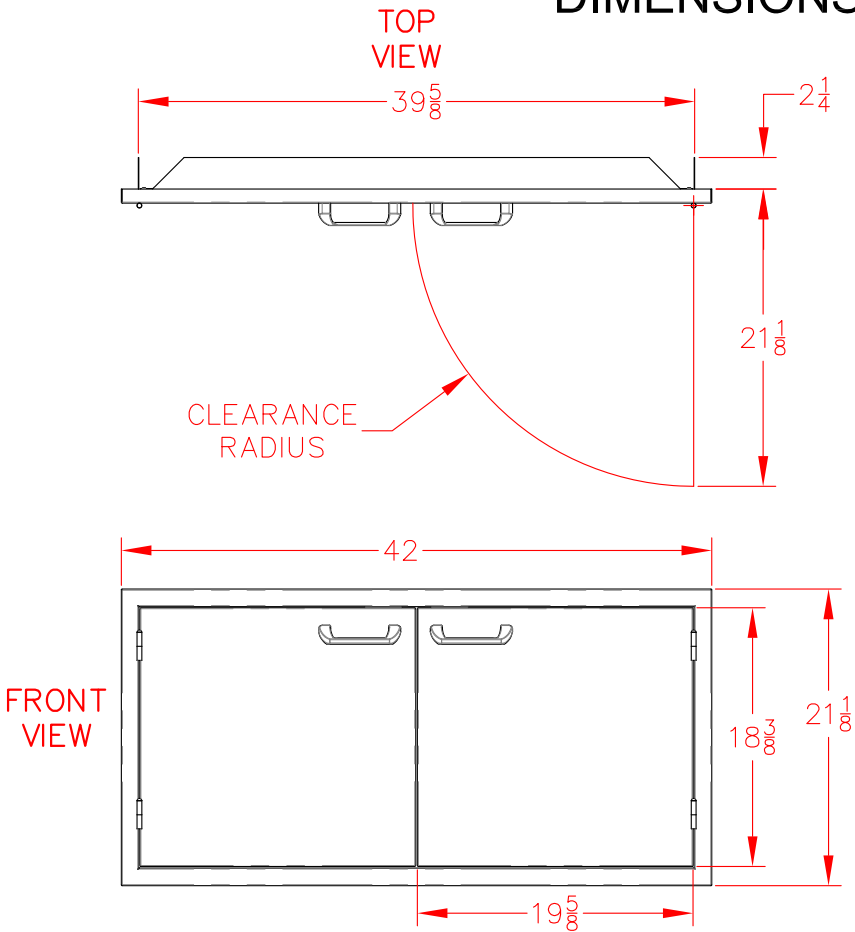

LDR742 - SEDONA 42" DOOR

PRODUCT DIMENSIONS

CUTOUT DIMENSIONS