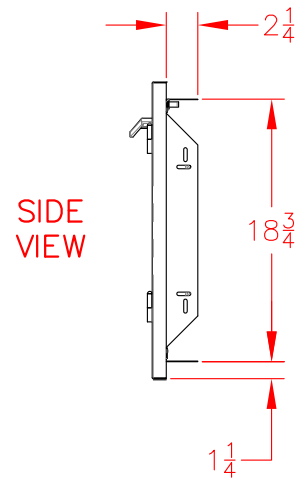

LDR742 - SEDONA 42" DOOR

PRODUCT DIMENSIONS

CUTOUT DIMENSIONS