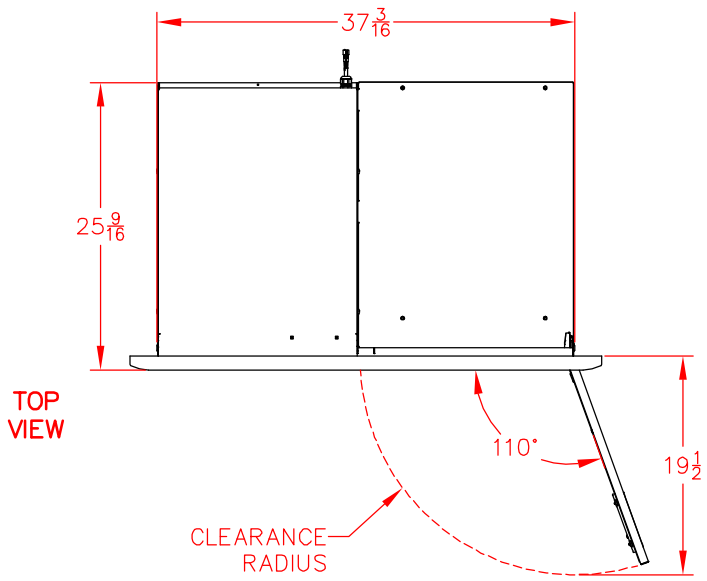

LSA42-4 STORAGE ACCESSORY, 42" PRODUCT DIMENSIONS

CUTOUT DIMENSIONS