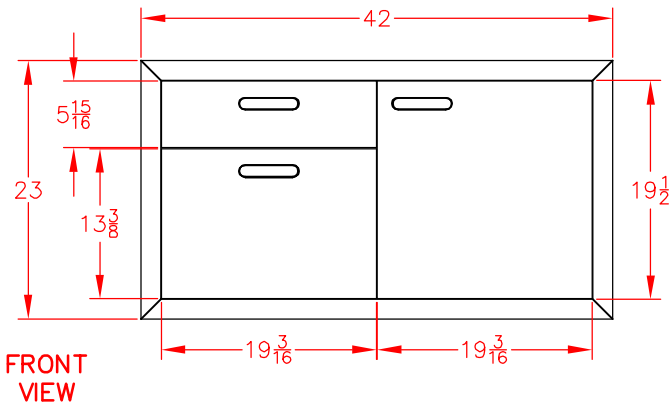

LSA42-4 STORAGE ACCESSORY, 42" PRODUCT DIMENSIONS

CUTOUT DIMENSIONS