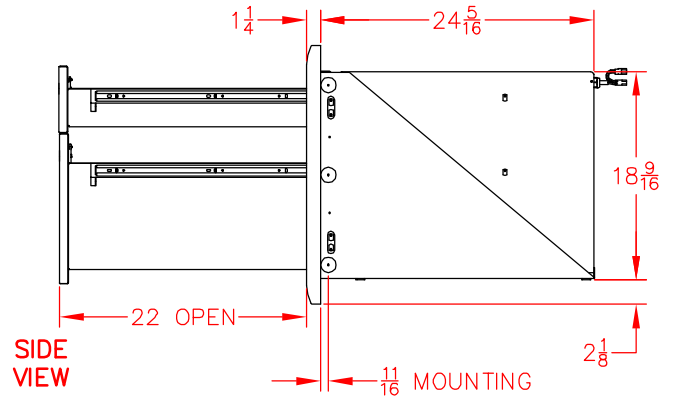

LSA42-4 STORAGE ACCESSORY, 42" PRODUCT DIMENSIONS

CUTOUT DIMENSIONS