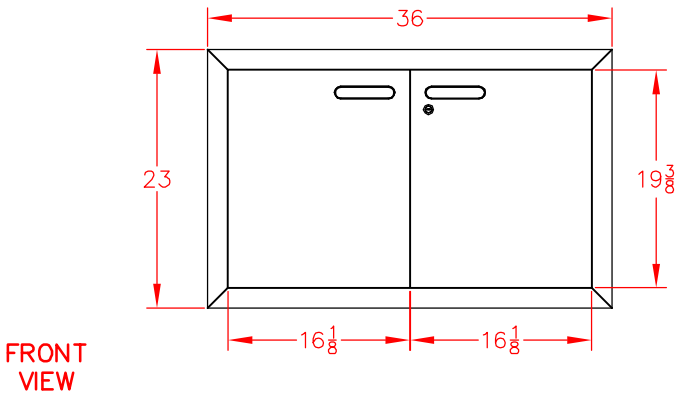

LPA36-4 DRY PANTRY STORAGE, 36" PRODUCT DIMENSIONS

CUTOUT DIMENSIONS