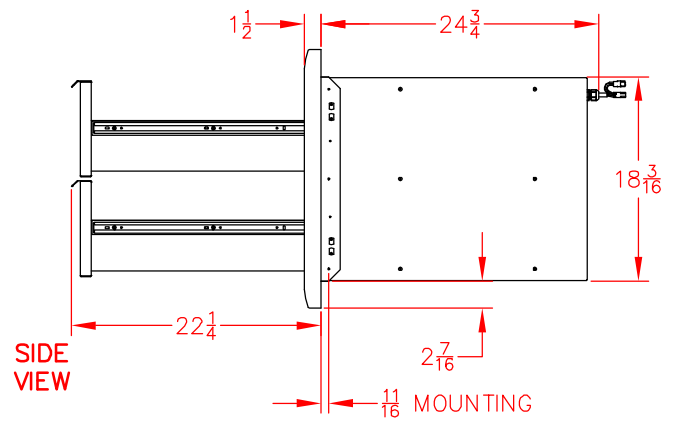

LPA36-4 DRY PANTRY STORAGE, 36" PRODUCT DIMENSIONS

CUTOUT DIMENSIONS