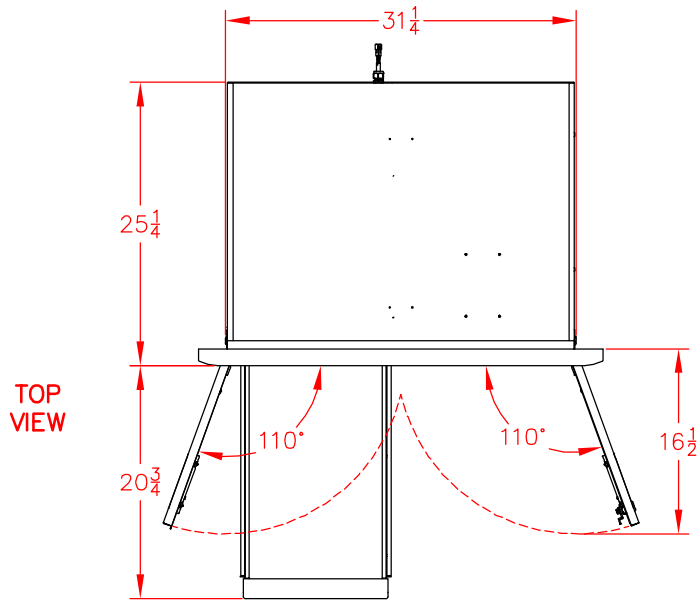

LPA36-4 DRY PANTRY STORAGE, 36" PRODUCT DIMENSIONS

CUTOUT DIMENSIONS