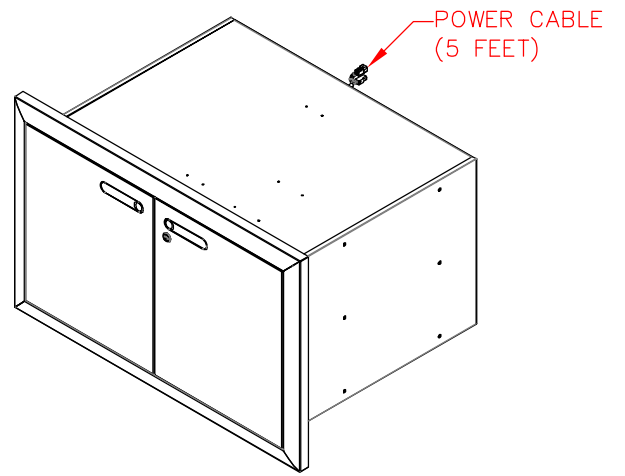

LPA36-4 DRY PANTRY STORAGE, 36" PRODUCT DIMENSIONS

CUTOUT DIMENSIONS