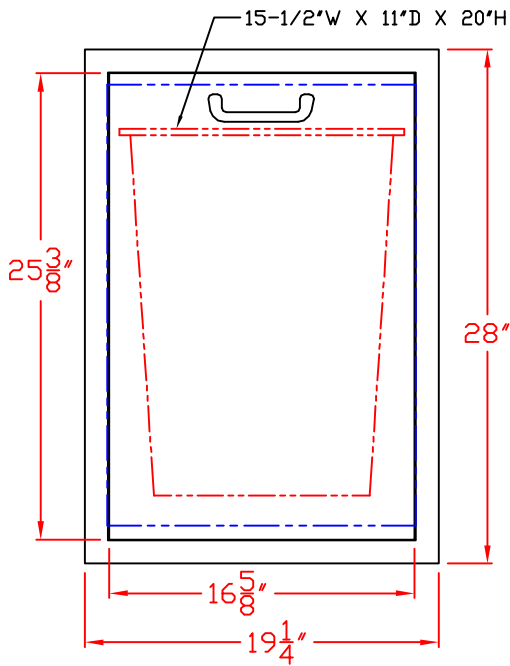

10/12/15

LYNX TRASH RECYCLE CENTER
MODEL L20TR
ISLAND CUTOUT

ISLAND CUTOUT
IN BLUE

FRONT VIEW

TOP VIEW

LOCATION/SIZE OF CUTOUT
UNDERNEATH COUNTER TOP

OPTIONAL TRASH CHUTE
(L18TS)

SIDE VIEW

10/12/15

LYNX TRASH RECYCLE CENTER
MODEL L20TR
W/ DIMENSIONS

TOP VIEW

ISLAND CUTOUT
IN BLUE

FRONT VIEW

SIDE VIEW