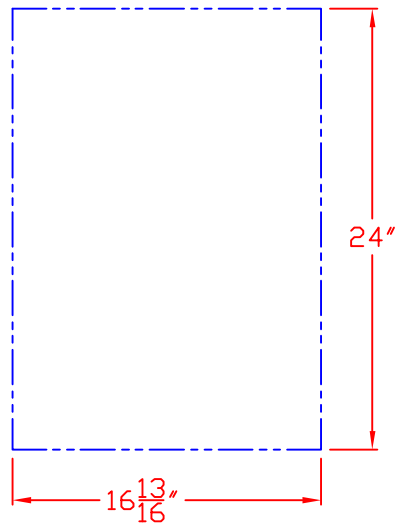

10/12/15

LYNX TRASH RECYCLE CENTER
MODEL L20TR
ISLAND CUTOUT

ISLAND CUTOUT
IN BLUE

FRONT VIEW

TOP VIEW

LOCATION/SIZE OF CUTOUT
UNDERNEATH COUNTER TOP

OPTIONAL TRASH CHUTE
(L18TS)

SIDE VIEW

10/12/15

LYNX TRASH RECYCLE CENTER
MODEL L20TR
W/ DIMENSIONS

TOP VIEW

ISLAND CUTOUT
IN BLUE

FRONT VIEW

SIDE VIEW