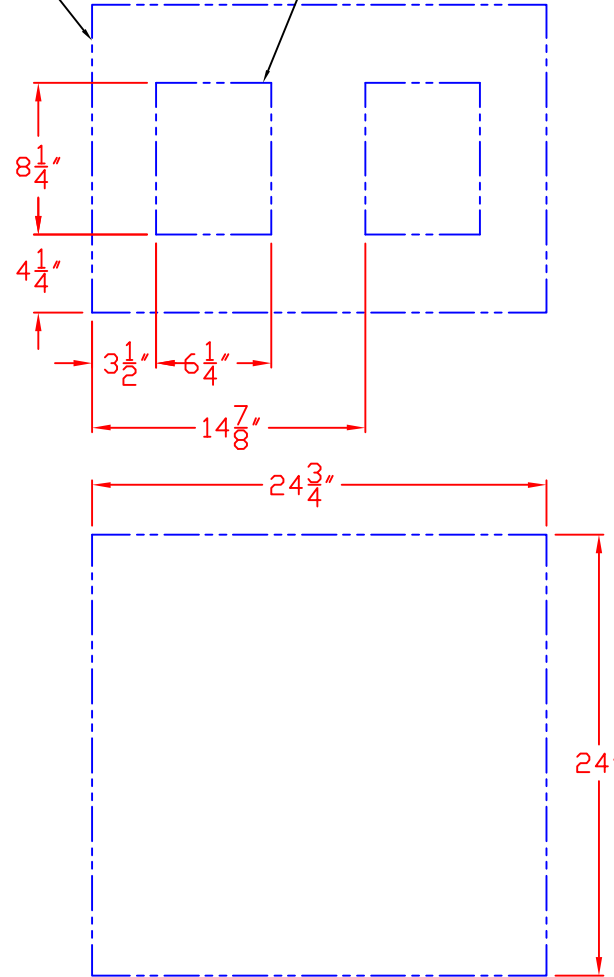

10/12/15

LYNX TRASH RECYCLE CENTER
MODEL L20TR
ISLAND CUTOUT

ISLAND CUTOUT
IN BLUE

FRONT VIEW

TOP VIEW

LOCATION/SIZE OF CUTOUT
UNDERNEATH COUNTER TOP

OPTIONAL TRASH CHUTE
(L18TS)

SIDE VIEW

10/12/15

LYNX TRASH RECYCLE CENTER
MODEL L20TR
W/ DIMENSIONS

TOP VIEW

ISLAND CUTOUT
IN BLUE

FRONT VIEW

SIDE VIEW