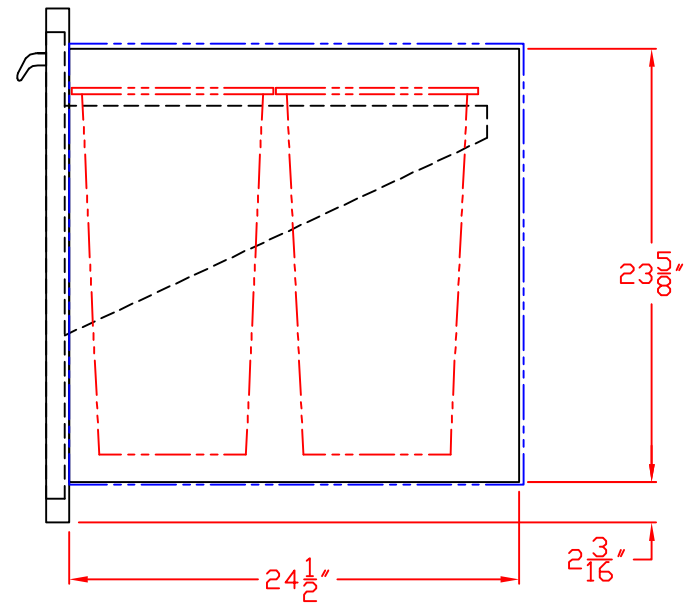

10/12/15

LYNX TRASH RECYCLE CENTER
MODEL L20TR
ISLAND CUTOUT

ISLAND CUTOUT
IN BLUE

FRONT VIEW

TOP VIEW

LOCATION/SIZE OF CUTOUT
UNDERNEATH COUNTER TOP

OPTIONAL TRASH CHUTE
(L18TS)

SIDE VIEW

10/12/15

LYNX TRASH RECYCLE CENTER
MODEL L20TR
W/ DIMENSIONS

TOP VIEW

ISLAND CUTOUT
IN BLUE

FRONT VIEW

SIDE VIEW