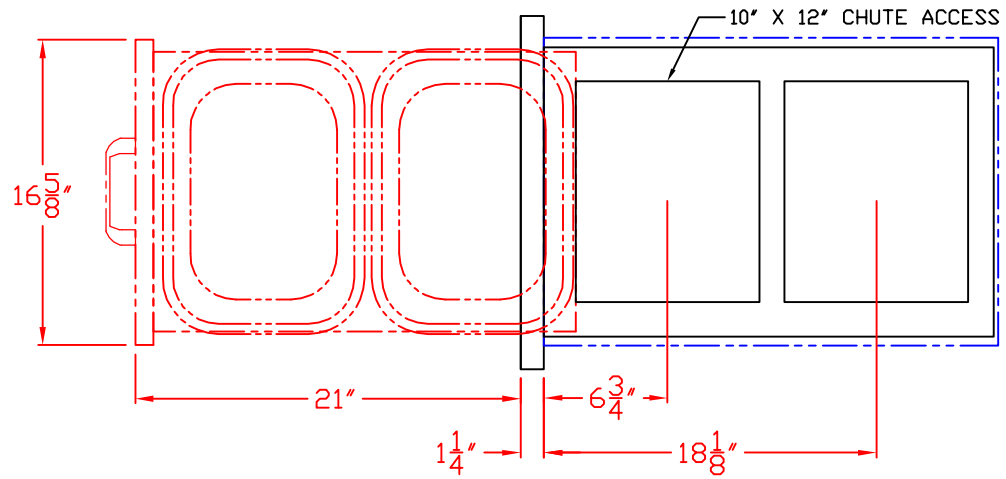

10/12/15

LYNX TRASH RECYCLE CENTER
MODEL L20TR
ISLAND CUTOUT

ISLAND CUTOUT
IN BLUE

FRONT VIEW

TOP VIEW

LOCATION/SIZE OF CUTOUT
UNDERNEATH COUNTER TOP

OPTIONAL TRASH CHUTE
(L18TS)

SIDE VIEW

10/12/15

LYNX TRASH RECYCLE CENTER
MODEL L20TR
W/ DIMENSIONS

TOP VIEW

ISLAND CUTOUT
IN BLUE

FRONT VIEW

SIDE VIEW