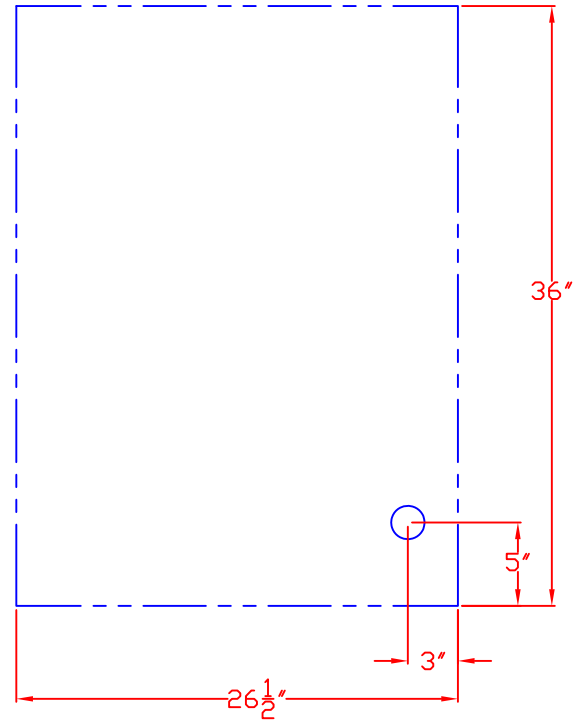

1/20/10

LYNX 30 IN. INSULATED JACKET
WITH DIMENSIONS

ISLAND CUTOUT
IN BLUE

TOP VIEW

FRONT VIEW

RIGHT SIDE VIEW

1/20/10

LYNX 30 IN. INSULATED JACKET
ISLAND CUTOUT

TOP VIEW

FRONT VIEW

SIDE VIEW