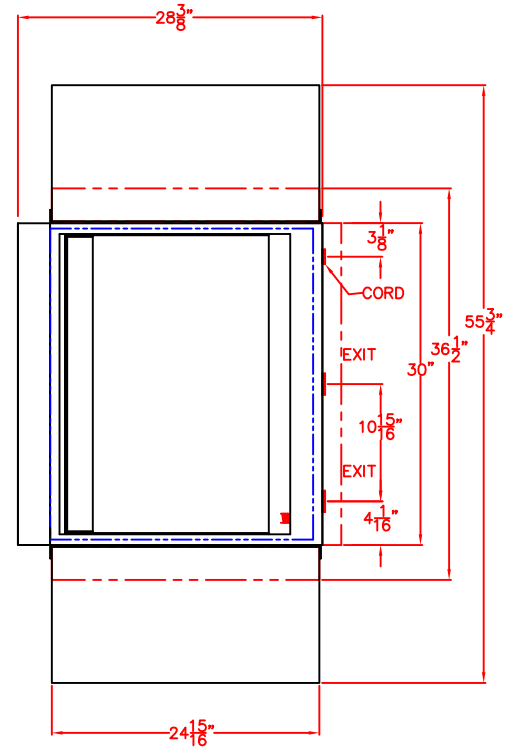

LYNX ASADO FREESTANDING 30" W/ DIMENSIONS

TOP VIEW

(DOORS OPEN AT 90°)

FRONT VIEW

(DOORS OPEN AT 90°)

RIGHT SIDE VIEW

12/09/13

LYNX ASADO FREESTANDING 30"

TOP VIEW

FRONT VIEW

RIGHT SIDE VIEW