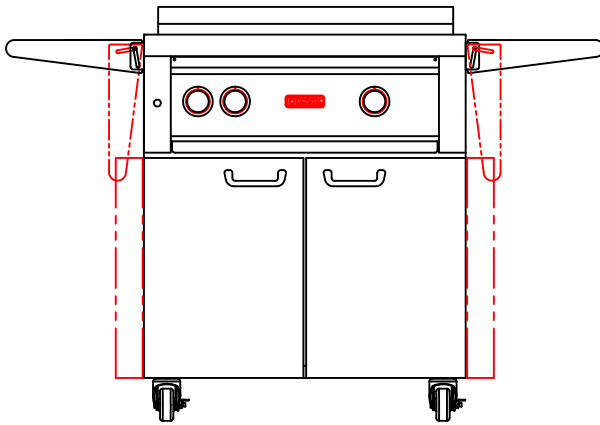

LYNX ASADO FREESTANDING 30" W/ DIMENSIONS

TOP VIEW

(DOORS OPEN AT 90°)

FRONT VIEW

(DOORS OPEN AT 90°)

RIGHT SIDE VIEW

12/09/13

LYNX ASADO FREESTANDING 30"

TOP VIEW

FRONT VIEW

RIGHT SIDE VIEW