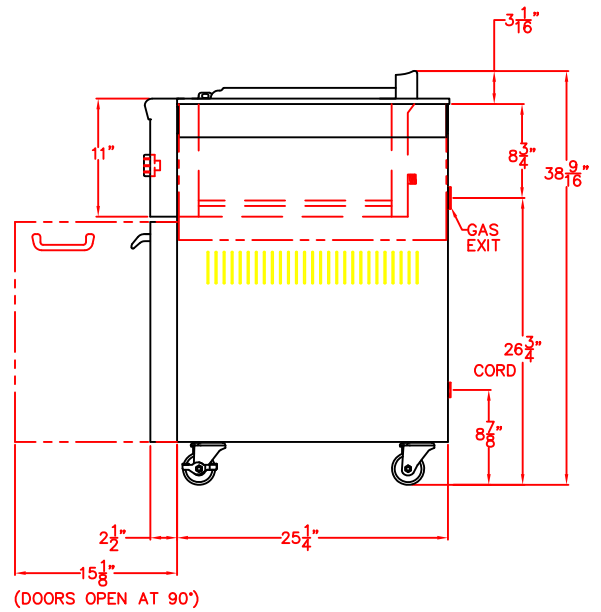

LYNX ASADO FREESTANDING 30" W/ DIMENSIONS

TOP VIEW

(DOORS OPEN AT 90°)

FRONT VIEW

(DOORS OPEN AT 90°)

RIGHT SIDE VIEW

12/09/13

LYNX ASADO FREESTANDING 30"

TOP VIEW

FRONT VIEW

RIGHT SIDE VIEW