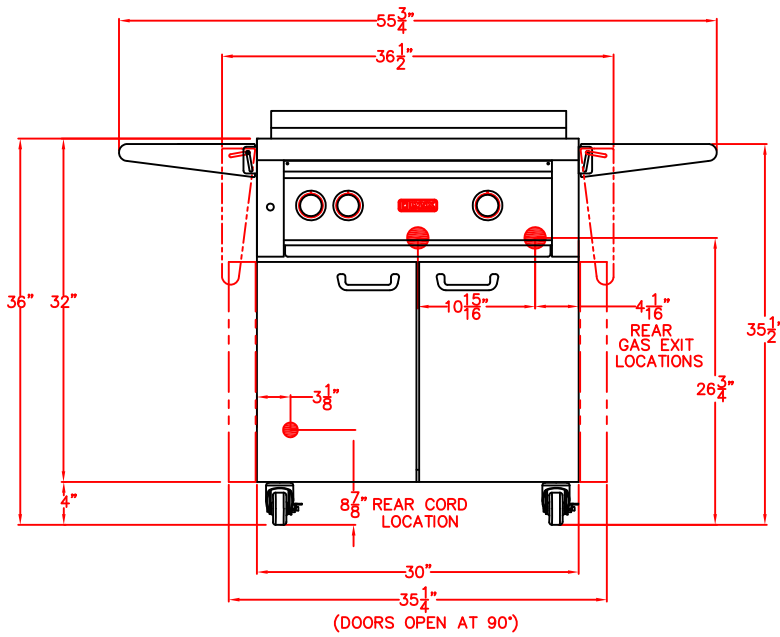

LYNX ASADO FREESTANDING 30" W/ DIMENSIONS

TOP VIEW

(DOORS OPEN AT 90°)

FRONT VIEW

(DOORS OPEN AT 90°)

RIGHT SIDE VIEW

12/09/13

LYNX ASADO FREESTANDING 30"

TOP VIEW

FRONT VIEW

RIGHT SIDE VIEW