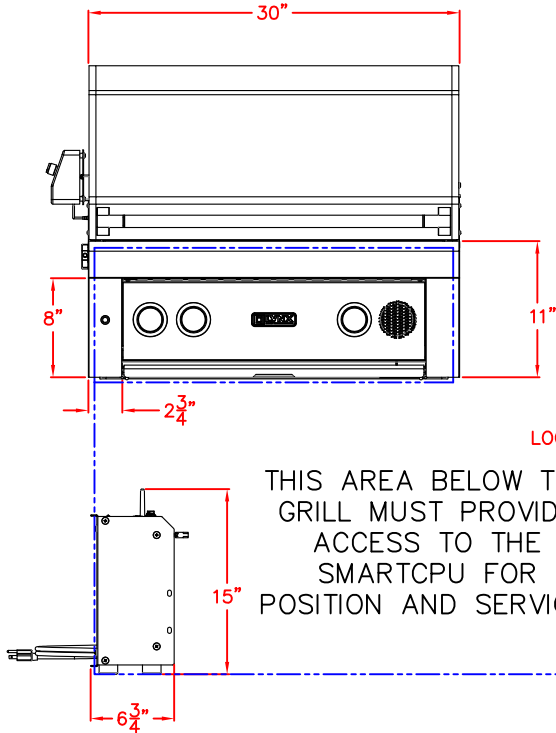

LYNX BUILT-IN SMART30 ISLAND CUTOUT

FRONT VIEW

SIDE VIEW

LYNX BUILT-IN SMART30
W/ DIMENSIONS
ISLAND CUTOUT IN BLUE

TOP VIEW

FRONT VIEW

RIGHT SIDE VIEW

LOCATION

THIS AREA BELOW THE
GRILL MUST PROVIDE
ACCESS TO THE
SMARTCPU FOR
POSITION AND SERVICE.