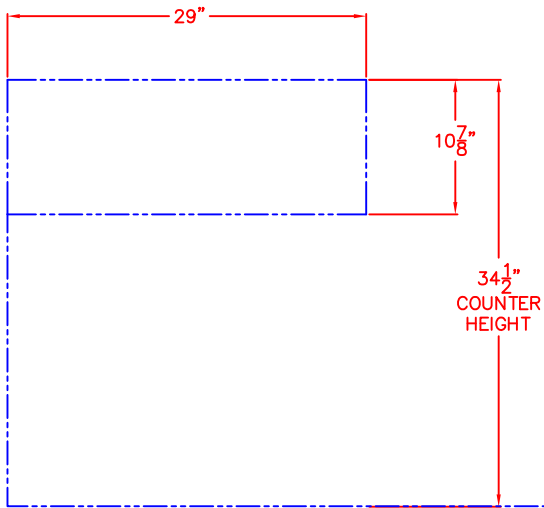

LYNX BUILT-IN SMART30 ISLAND CUTOUT

FRONT VIEW

SIDE VIEW

LYNX BUILT-IN SMART30
W/ DIMENSIONS
ISLAND CUTOUT IN BLUE

TOP VIEW

FRONT VIEW

RIGHT SIDE VIEW

LOCATION

THIS AREA BELOW THE
GRILL MUST PROVIDE
ACCESS TO THE
SMARTCPU FOR
POSITION AND SERVICE.