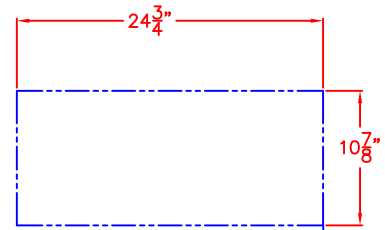

LYNX BUILT-IN SMART30 ISLAND CUTOUT

FRONT VIEW

SIDE VIEW

LYNX BUILT-IN SMART30
W/ DIMENSIONS
ISLAND CUTOUT IN BLUE

TOP VIEW

FRONT VIEW

RIGHT SIDE VIEW

LOCATION

THIS AREA BELOW THE
GRILL MUST PROVIDE
ACCESS TO THE
SMARTCPU FOR
POSITION AND SERVICE.