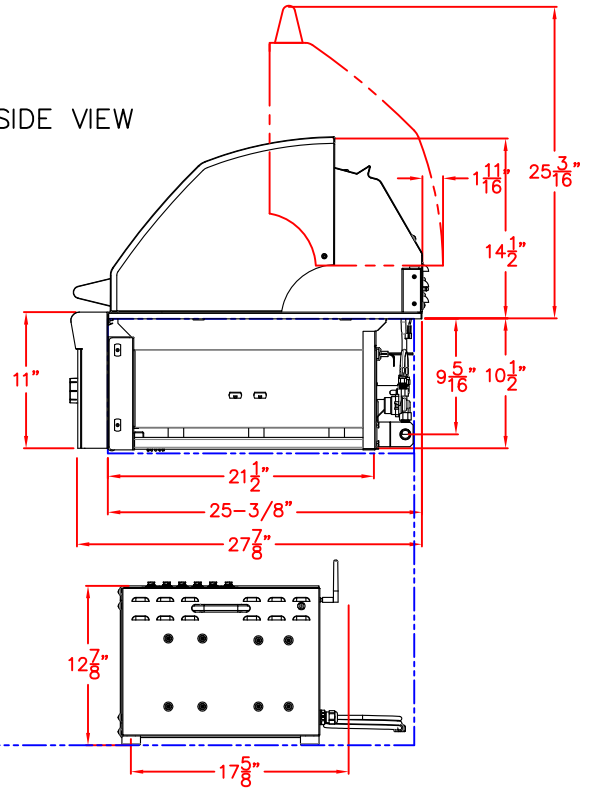

LYNX BUILT-IN SMART30 ISLAND CUTOUT

FRONT VIEW

SIDE VIEW

LYNX BUILT-IN SMART30
W/ DIMENSIONS
ISLAND CUTOUT IN BLUE

TOP VIEW

FRONT VIEW

RIGHT SIDE VIEW

LOCATION

THIS AREA BELOW THE
GRILL MUST PROVIDE
ACCESS TO THE
SMARTCPU FOR
POSITION AND SERVICE.