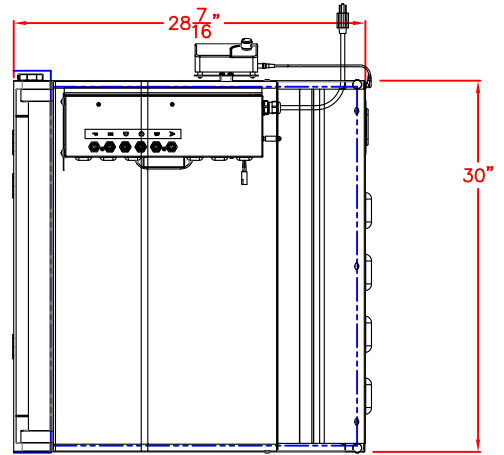

LYNX BUILT-IN SMART30 ISLAND CUTOUT

FRONT VIEW

SIDE VIEW

LYNX BUILT-IN SMART30
W/ DIMENSIONS
ISLAND CUTOUT IN BLUE

TOP VIEW

FRONT VIEW

RIGHT SIDE VIEW

LOCATION

THIS AREA BELOW THE
GRILL MUST PROVIDE
ACCESS TO THE
SMARTCPU FOR
POSITION AND SERVICE.