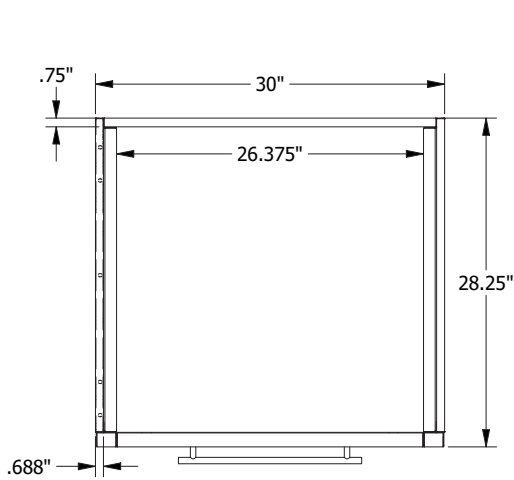

LYNX

OUTDOOR KITCHEN

COLLECTION

KAMADO GRILL BASE CABINET

28" DEPTH

FRONT

SIDE

TOP