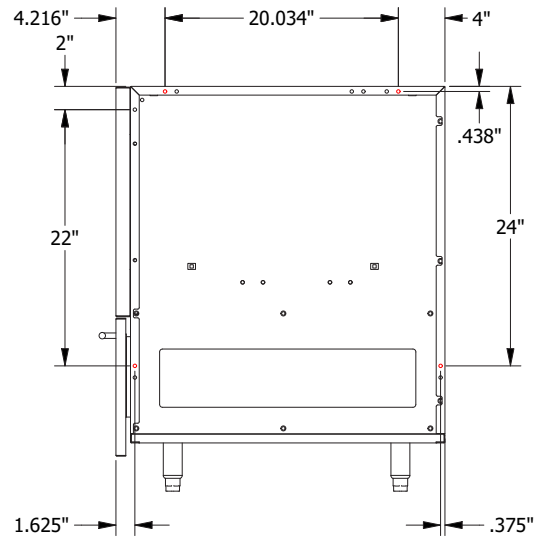

LYNX

OUTDOOR KITCHEN

COLLECTION

KAMADO GRILL BASE CABINET

28" DEPTH

FRONT

SIDE

TOP