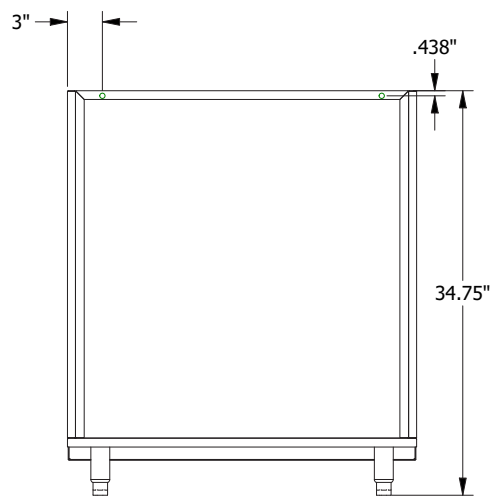

LYNX

OUTDOOR KITCHEN

COLLECTION

KAMADO GRILL BASE CABINET

28" DEPTH

FRONT

SIDE

TOP