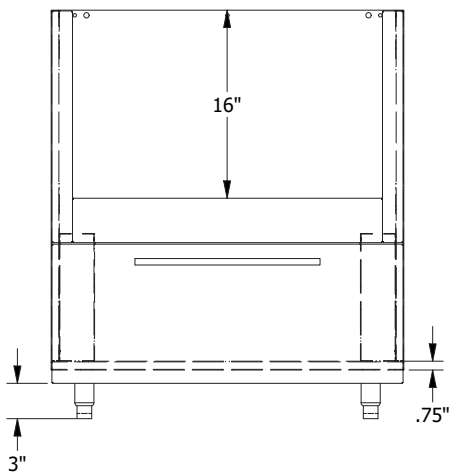

LYNX

OUTDOOR KITCHEN

COLLECTION

KAMADO GRILL BASE CABINET

28" DEPTH

FRONT

SIDE

TOP