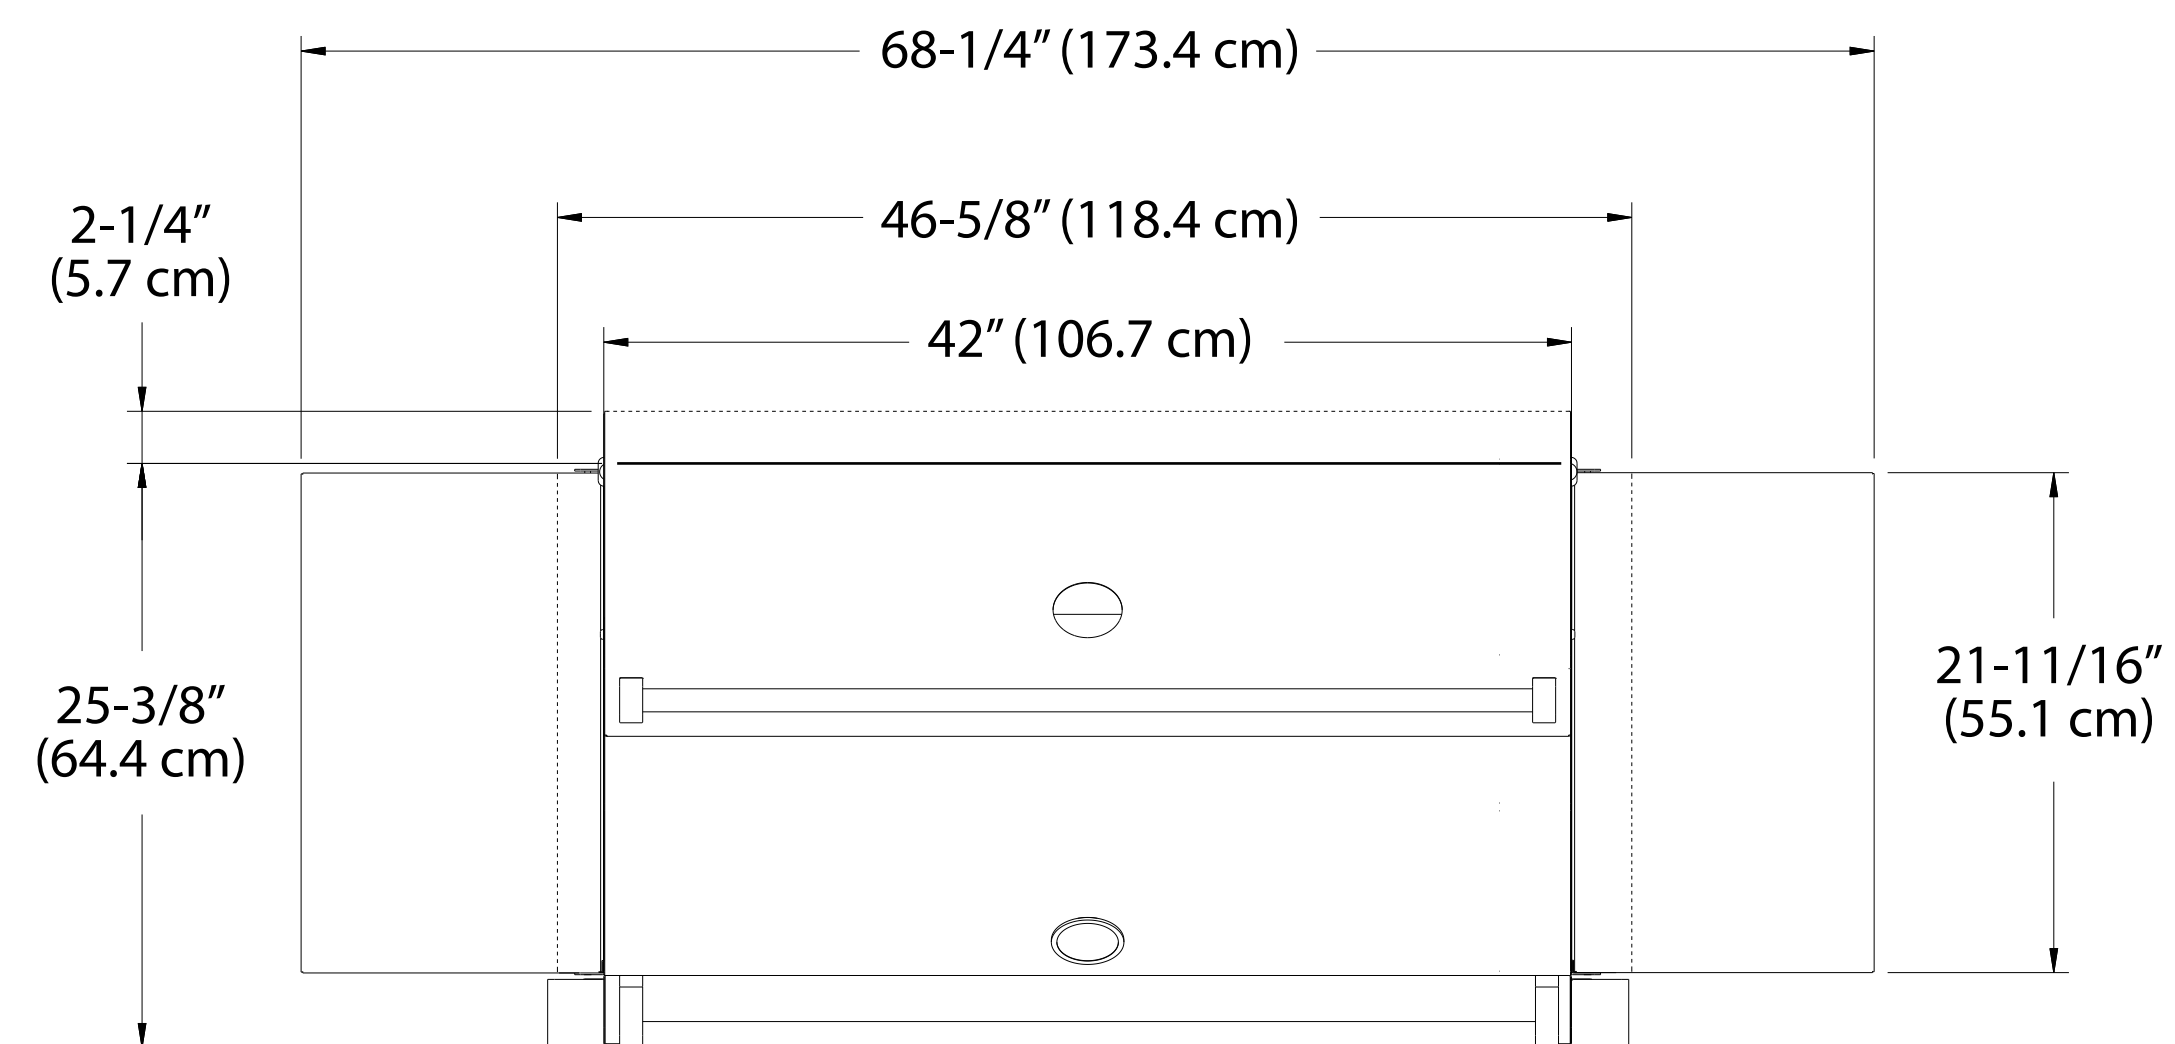

## TOP

**L701**  
42" GRILL

## FRONT

DOORS OPEN AT 90 DEGREES

## SIDE

DOORS OPEN AT 90 DEGREES