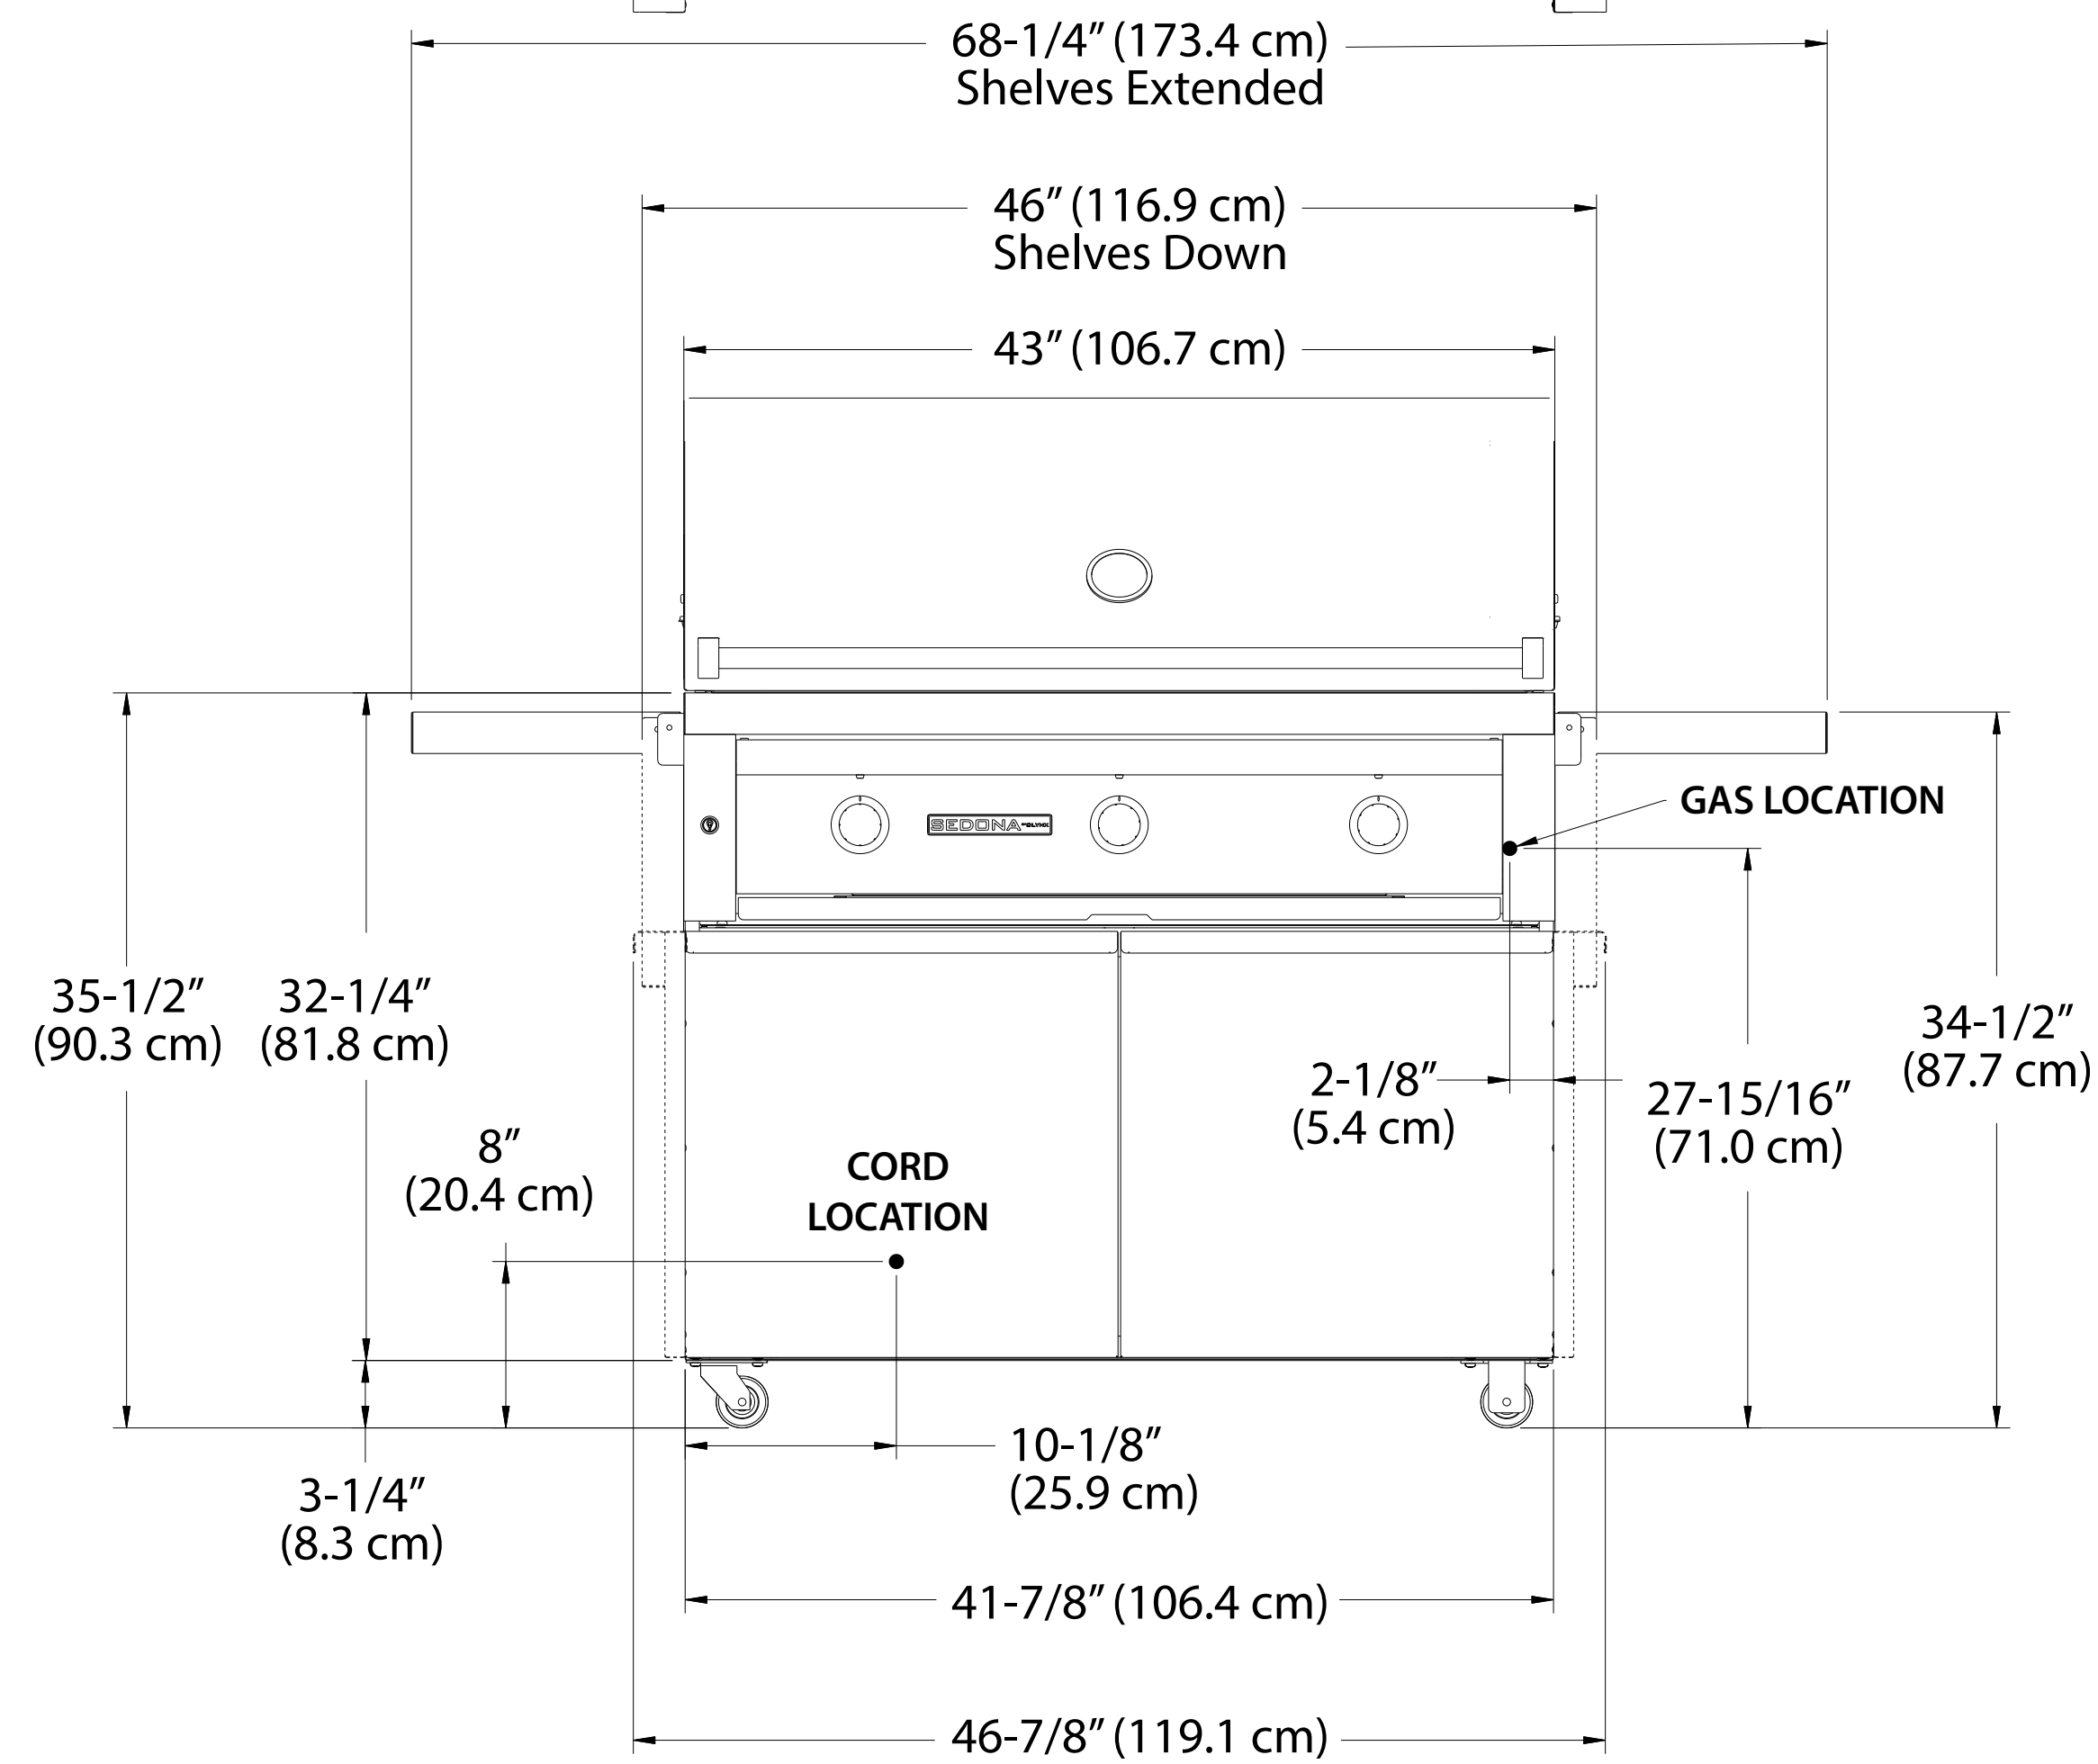

## TOP

**L701**  
42" GRILL

## FRONT

DOORS OPEN AT 90 DEGREES

## SIDE

DOORS OPEN AT 90 DEGREES