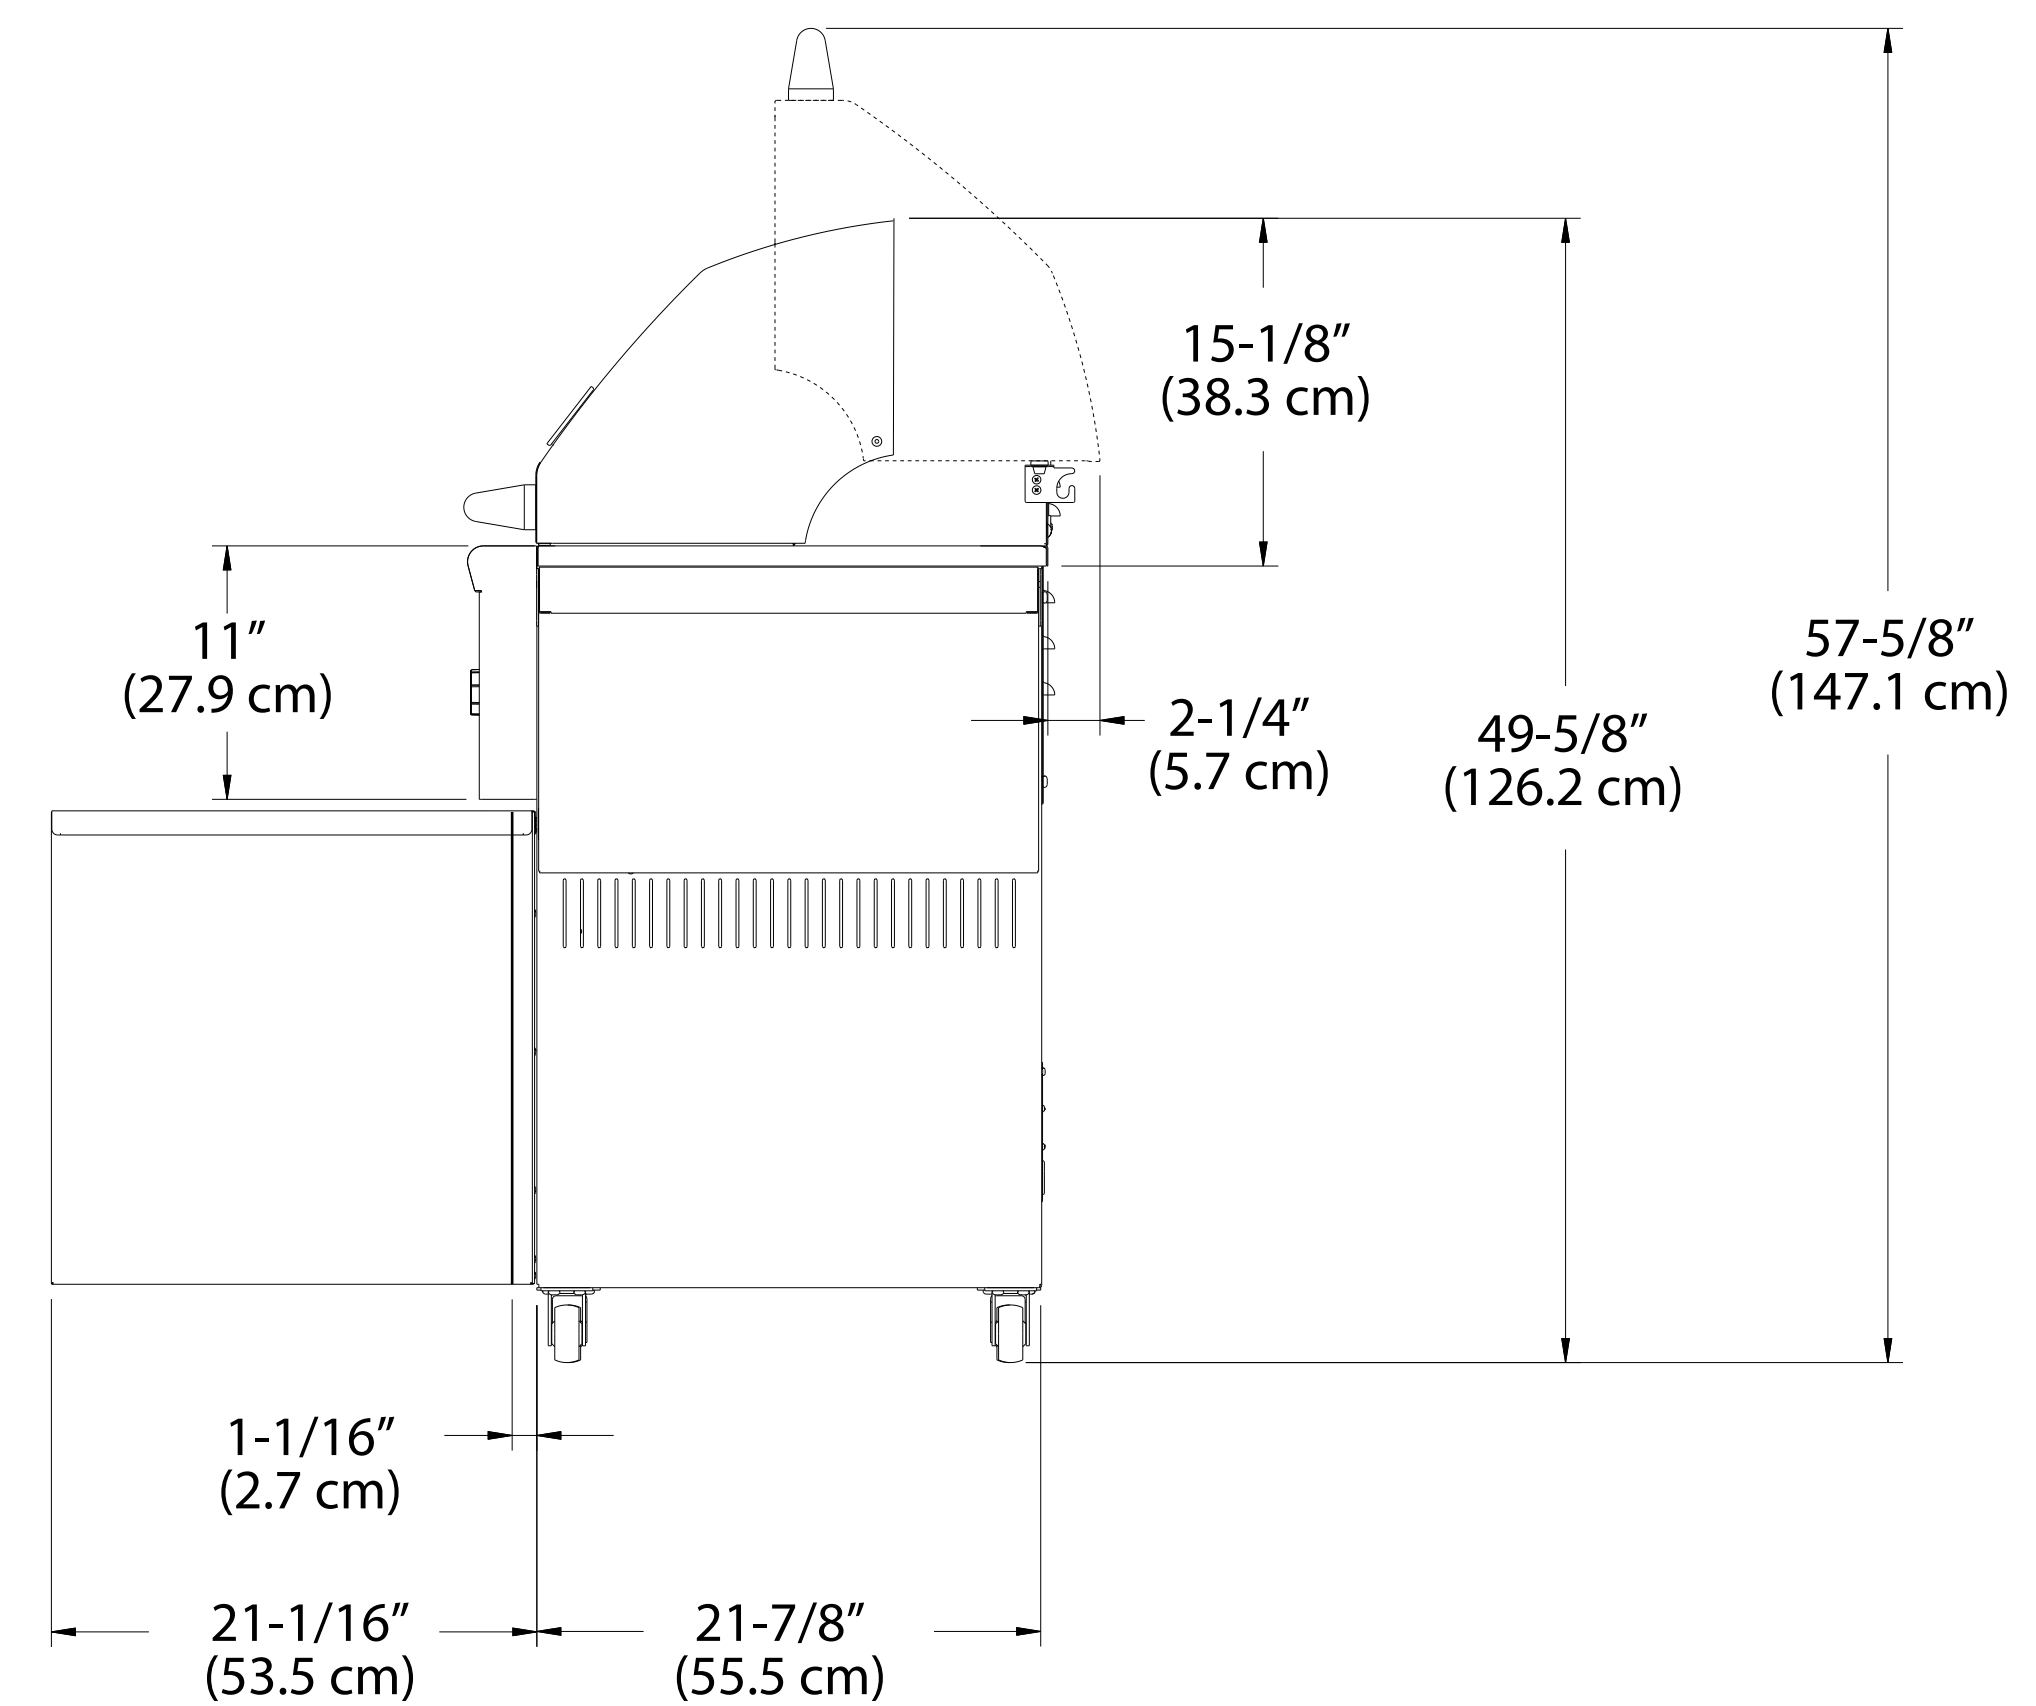

## TOP

**L701**  
42" GRILL

## FRONT

DOORS OPEN AT 90 DEGREES

## SIDE

DOORS OPEN AT 90 DEGREES