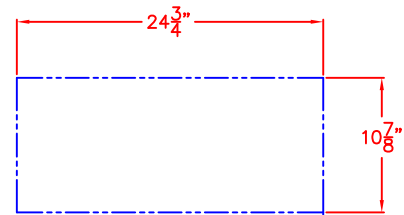

# LYNX BUILT-IN SMART42 ISLAND CUTOUT

FRONT VIEW

SIDE VIEW

LYNX BUILT-IN SMART42  
W/ DIMENSIONS  
ISLAND CUTOUT IN BLUE

TOP VIEW

FRONT VIEW

RIGHT SIDE VIEW