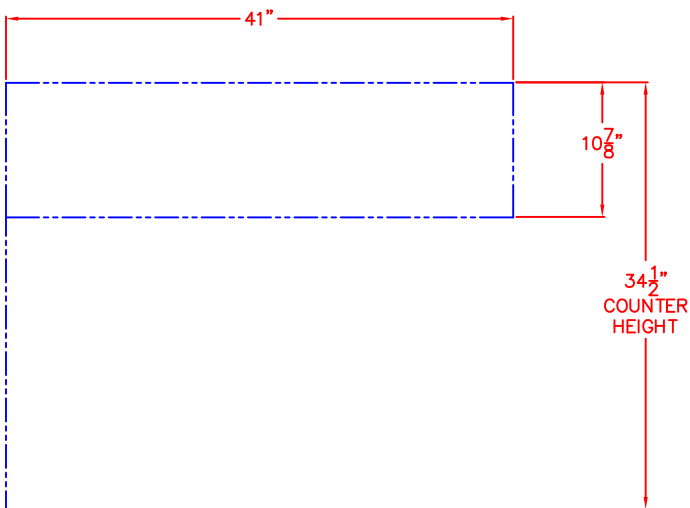

# LYNX BUILT-IN SMART42 ISLAND CUTOUT

FRONT VIEW

SIDE VIEW

LYNX BUILT-IN SMART42  
W/ DIMENSIONS  
ISLAND CUTOUT IN BLUE

TOP VIEW

FRONT VIEW

RIGHT SIDE VIEW