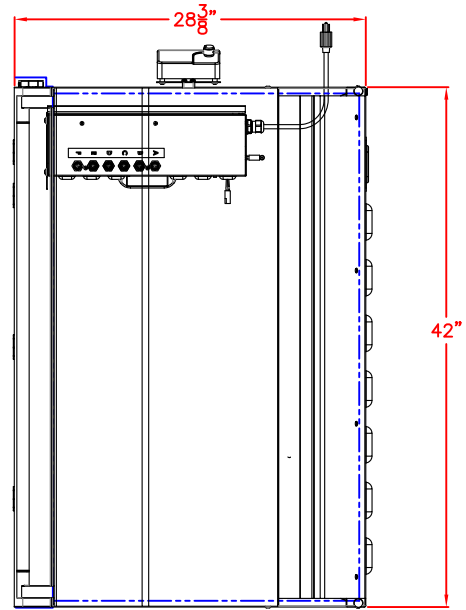

# LYNX BUILT-IN SMART42 ISLAND CUTOUT

FRONT VIEW

SIDE VIEW

LYNX BUILT-IN SMART42  
W/ DIMENSIONS  
ISLAND CUTOUT IN BLUE

TOP VIEW

FRONT VIEW

RIGHT SIDE VIEW