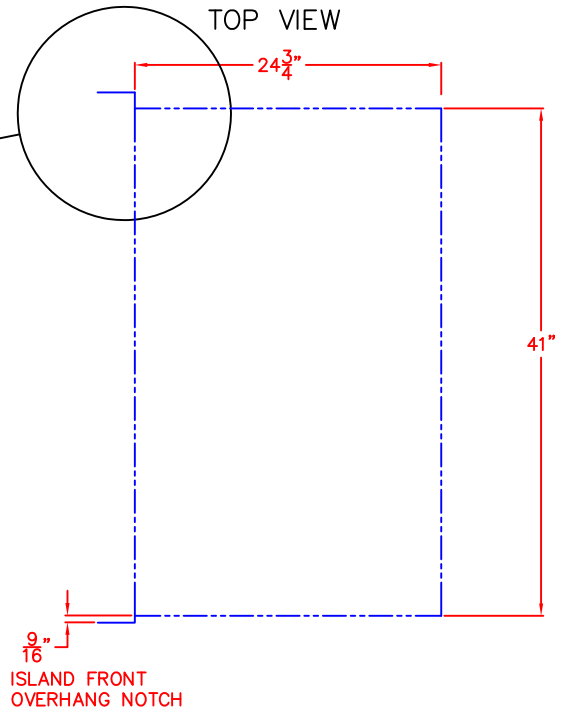

# LYNX BUILT-IN SMART42 ISLAND CUTOUT

FRONT VIEW

SIDE VIEW

LYNX BUILT-IN SMART42  
W/ DIMENSIONS  
ISLAND CUTOUT IN BLUE

TOP VIEW

FRONT VIEW

RIGHT SIDE VIEW