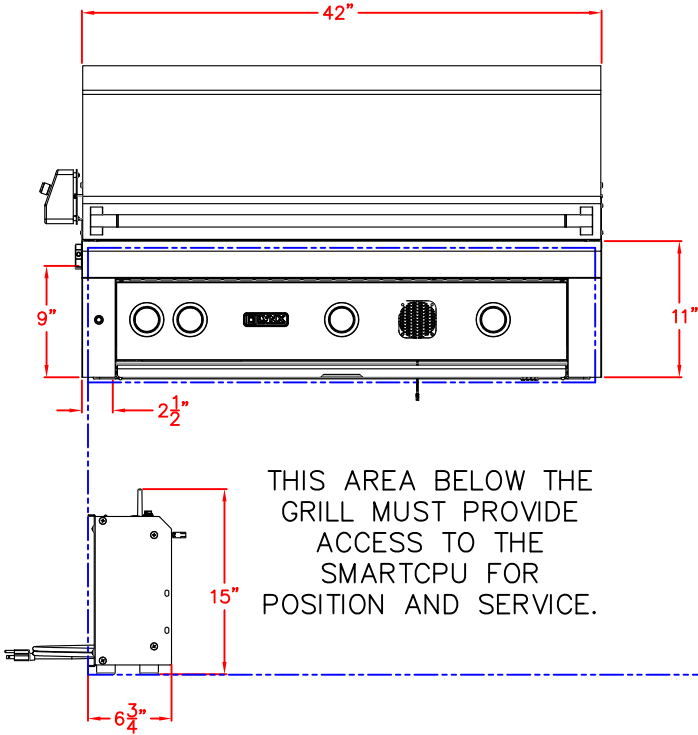

# LYNX BUILT-IN SMART42 ISLAND CUTOUT

FRONT VIEW

SIDE VIEW

LYNX BUILT-IN SMART42  
W/ DIMENSIONS  
ISLAND CUTOUT IN BLUE

TOP VIEW

FRONT VIEW

RIGHT SIDE VIEW